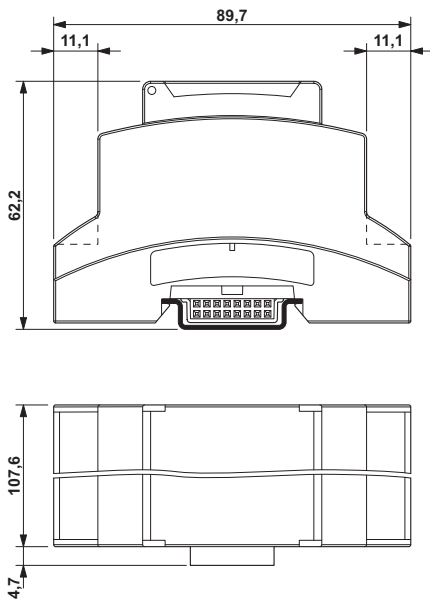

#### Dimensions

Width	107.6 mm
-------	----------

## Drawings

Dimensioned drawing

Dimensioned drawing

The dimensional drawing shows the item along with the lower part of the housing (terminal installation depth 11.1 mm) and the housing cover

The dimensional drawing shows the item along with the lower part of the housing (terminal installation depth 22.35 mm) and the housing cover