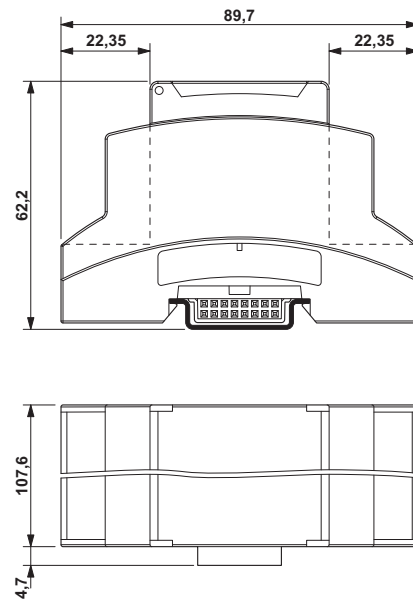

#### Dimensions

Width	107.6 mm
-------	----------

## Drawings

Dimensioned drawing

Dimensioned drawing

The dimensional drawing shows the item along with the lower part of the housing (terminal installation depth 11.1 mm) and the housing cover

The dimensional drawing shows the item along with the lower part of the housing (terminal installation depth 22.35 mm) and the housing cover