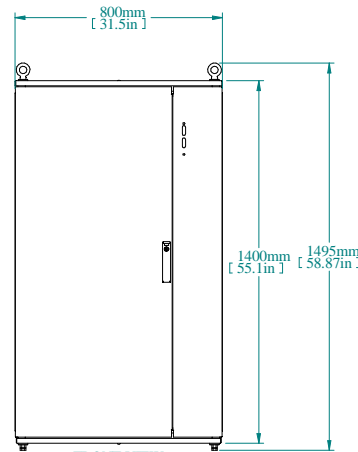

SECTION A-A

TOP VIEW

REAR VIEW

L.S. VIEW

FRONT VIEW

FRONT VIEW DOOR REMOVED

INNER PANEL

BOTTOM VIEW

PART NUMBERS	
HFMD1485	PAINTED TEXTURED GRAY RAL 7035

NOTES
Welded Assembly See Hammond Website for Additional Accessories

Data subject to change without notice. Isometric drawing not to scale.

**HAMMOND  
MANUFACTURING™**