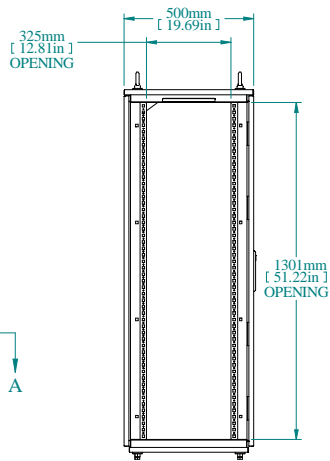

SECTION A-A

TOP VIEW

REAR VIEW

L.S. VIEW

FRONT VIEW

FRONT VIEW DOOR REMOVED

INNER PANEL

BOTTOM VIEW

PART NUMBERS	
HFMD1485	PAINTED TEXTURED GRAY RAL 7035

NOTES
Welded Assembly See Hammond Website for Additional Accessories

Data subject to change without notice. Isometric drawing not to scale.

**HAMMOND  
MANUFACTURING™**