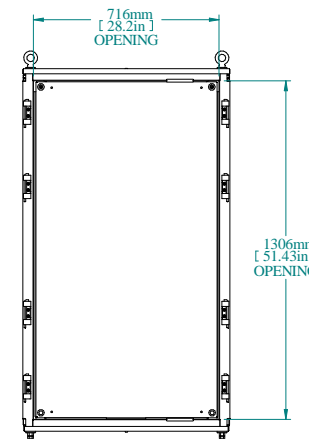

SECTION A-A

TOP VIEW

REAR VIEW

L.S. VIEW

FRONT VIEW

FRONT VIEW DOOR REMOVED

INNER PANEL

BOTTOM VIEW

PART NUMBERS	
HFMD1485	PAINTED TEXTURED GRAY RAL 7035

NOTES
Welded Assembly See Hammond Website for Additional Accessories

Data subject to change without notice. Isometric drawing not to scale.

**HAMMOND  
MANUFACTURING™**