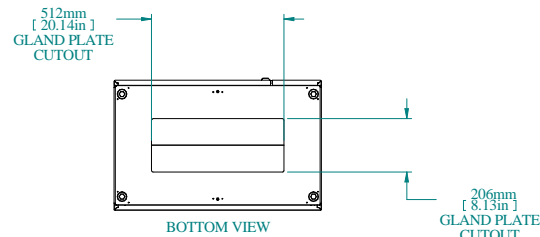

SECTION A-A

TOP VIEW

REAR VIEW

L.S. VIEW

FRONT VIEW

FRONT VIEW DOOR REMOVED

INNER PANEL

BOTTOM VIEW

PART NUMBERS	
HFMD1485	PAINTED TEXTURED GRAY RAL 7035

NOTES
Welded Assembly See Hammond Website for Additional Accessories

Data subject to change without notice. Isometric drawing not to scale.

**HAMMOND  
MANUFACTURING™**