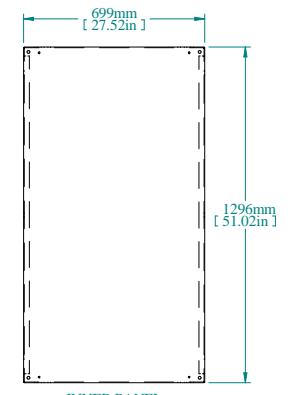

SECTION A-A

TOP VIEW

REAR VIEW

L.S. VIEW

FRONT VIEW

FRONT VIEW DOOR REMOVED

INNER PANEL

BOTTOM VIEW

PART NUMBERS	
HFMD1485	PAINTED TEXTURED GRAY RAL 7035

NOTES
Welded Assembly See Hammond Website for Additional Accessories

Data subject to change without notice. Isometric drawing not to scale.

**HAMMOND  
MANUFACTURING™**