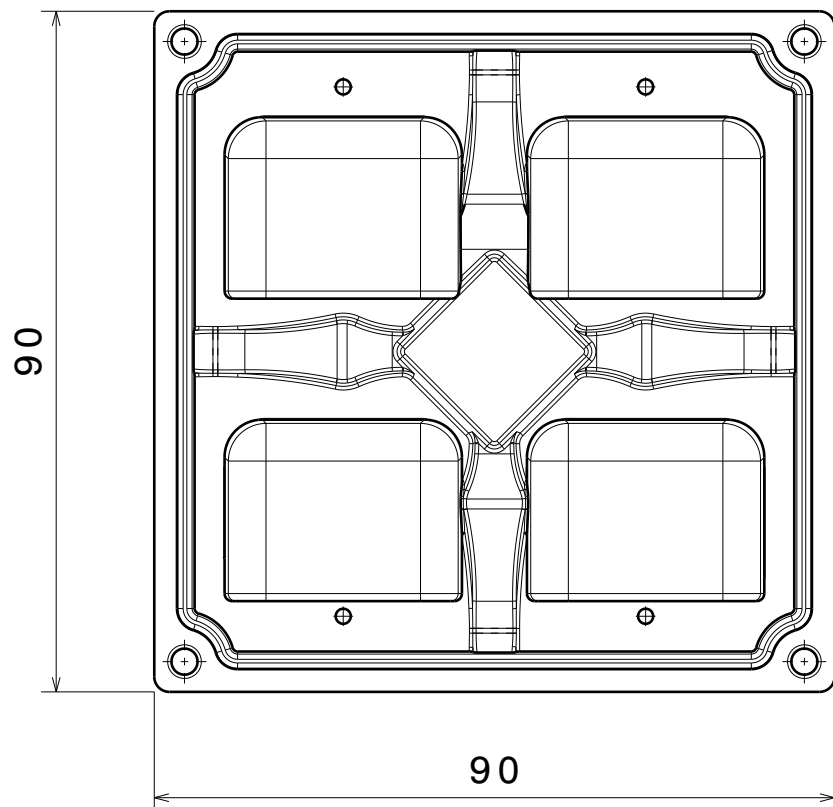

13.73
(incompressible seal)

INDEX	PART NO	DESCRIPTION	MATERIAL	COLOUR
1	C14631	STRADA-2X2MX-SEAL	RBB2030-40	
2	C15390	STRADA-2X2MX-T2-S	PMMA 8N	

Tolerances if not otherwise shown
According to DIN ISO 2768-1
Linear measures:
up to 30mm class M, otherwise class C
According to DIN ISO 2768-2
Form and position: class L

LediL Oy
Salorankatu 10
FIN 24240 SALO
Finland

THIRD ANGLE PROJECTION:

DRAWING TITLE
CS15389_STRADA-2X2MX-T2-S

This drawing is the property of LEDiL Oy. It may not be reproduced, copied or communicated without a written agreement with LEDiL Oy.

SIZE	PART NUMBER
A3	CS14841

SCALE	1:1	WEIGHT	-	SHEET	1/1
-------	-----	--------	---	-------	-----