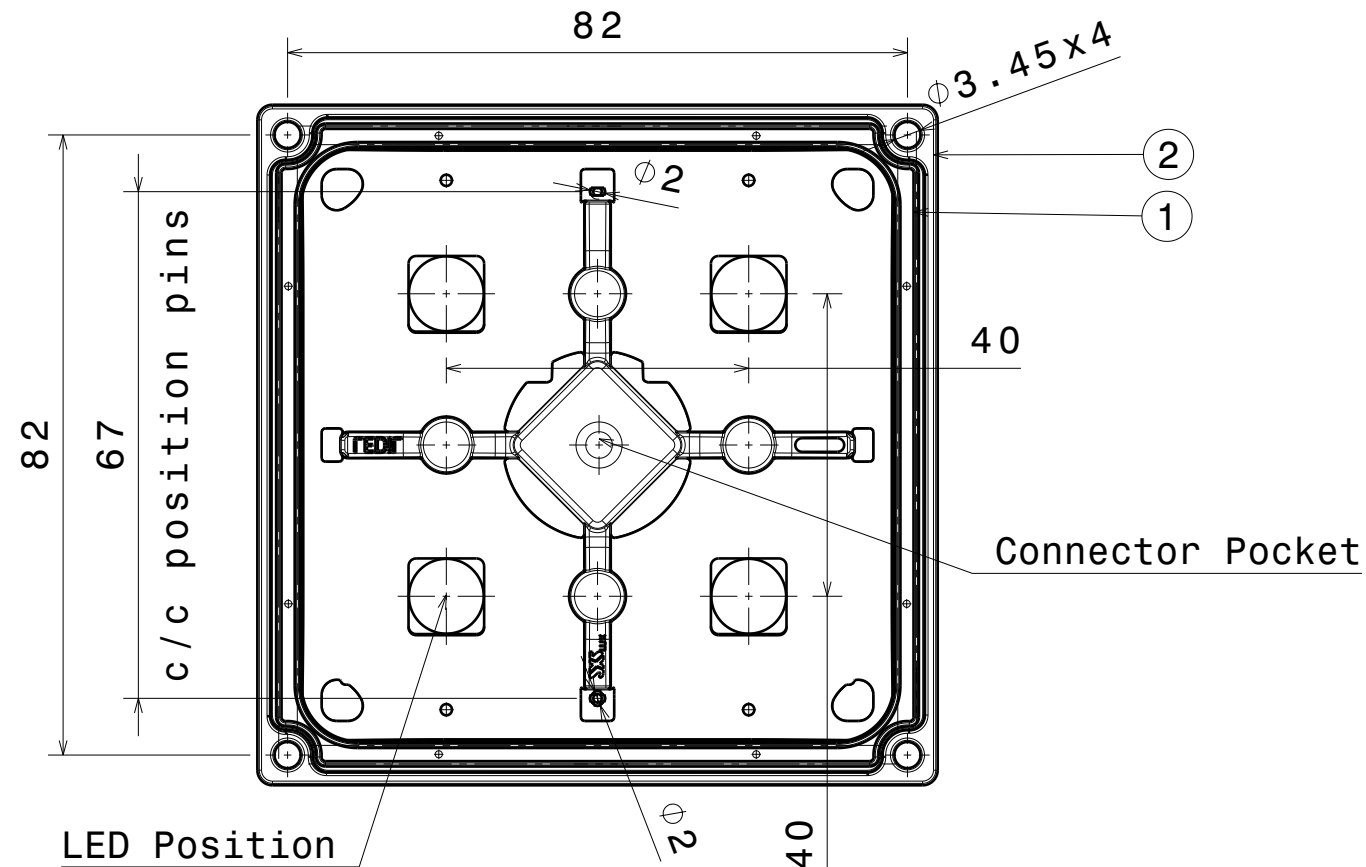

13.73
(incompressible seal)

INDEX	PART NO	DESCRIPTION	MATERIAL	COLOUR
1	C14631	STRADA-2X2MX-SEAL	RBB2030-40	
2	C15390	STRADA-2X2MX-T2-S	PMMA 8N	

Tolerances if not otherwise shown
According to DIN ISO 2768-1
Linear measures:
up to 30mm class M, otherwise class C
According to DIN ISO 2768-2
Form and position: class L

LediL Oy
Salorankatu 10
FIN 24240 SALO
Finland

THIRD ANGLE PROJECTION:

DRAWING TITLE
CS15389_STRADA-2X2MX-T2-S

This drawing is the property of LEDiL Oy. It may not be reproduced, copied or communicated without a written agreement with LEDiL Oy.

SIZE	PART NUMBER
A3	CS14841

SCALE	1:1	WEIGHT	-	SHEET	1/1
-------	-----	--------	---	-------	-----