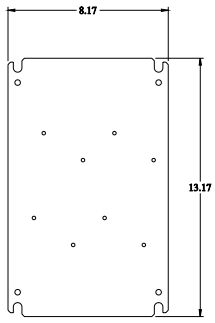

**PART No. CN4SB103**

for more information visit  
[www.hammfg.com](http://www.hammfg.com)

Data subject to change without notice

Isometric drawing Not to Scale

**INNER PANEL**

**BACK VIEW**

**LEFT SIDE VIEW**

**TOP VIEW**

**FRONT VIEW - COVER REMOVED**

**BOTTOM VIEW**

**ISOMETRIC VIEW**

**RIGHT SIDE VIEW**