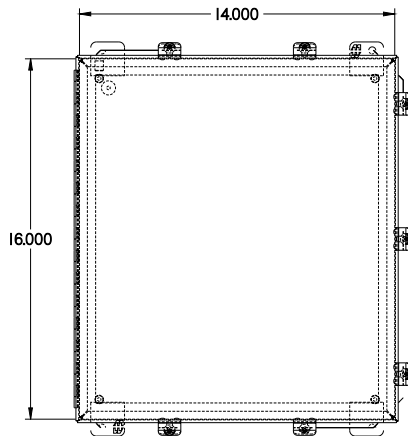

PART No. 1414N4PHO6LP

for more information visit  
[www.hammfg.com](http://www.hammfg.com)

Data subject to change without notice

TOP VIEW

ISOMETRIC VIEW

BACK VIEW

LEFT SIDE VIEW

FRONT VIEW

RIGHT SIDE VIEW

BOTTOM VIEW