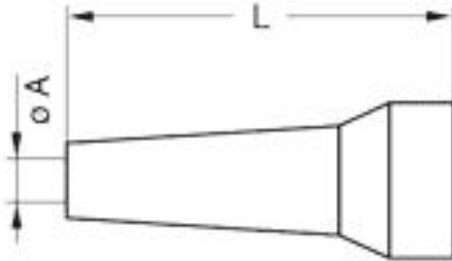

Download

[Request a quote](#)

[Catalog](#)

TECHNICAL DETAILS

Mechanics

Shell Style/Model	GMA*: Bend relief Yellow
Keying	No keying
Housing Material	Thermoplastic polyurethane elastomer(Desmopan 786)
Cable Fixing	∅ 8 - 9 mm
Variant	J : Yellow

Performance

Configuration	
Insulator	J: PEEK/PEEK
Rated Current	

Others

Temp (min / max):	-40°C / +80°C
IP Rating:	0

DRAWINGS

Draws

Dimensions

	A	L
mm.	8	60
in.	0,31	2,36