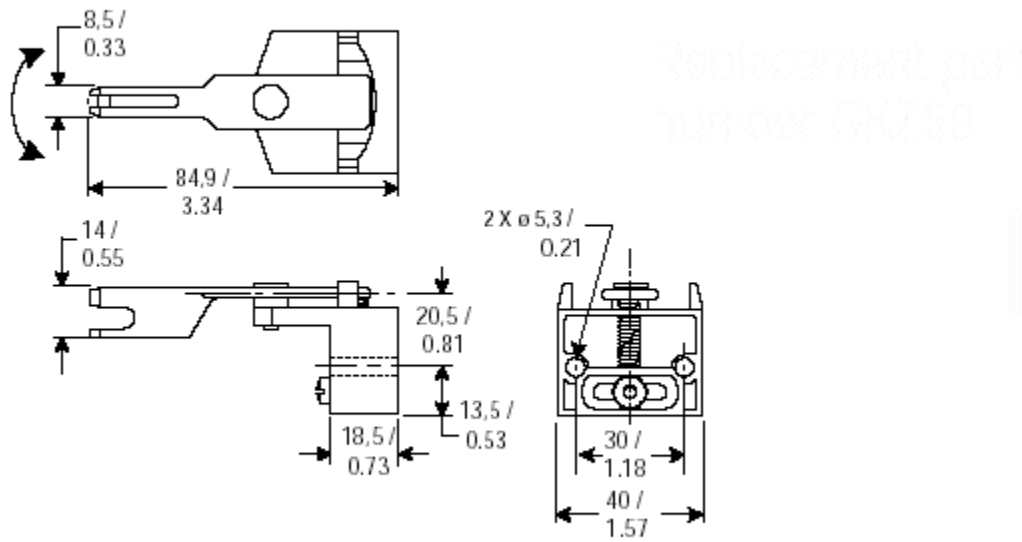

Spring-loaded Key: Left/Right

Door swing radius down to 150 mm / 5.9 in