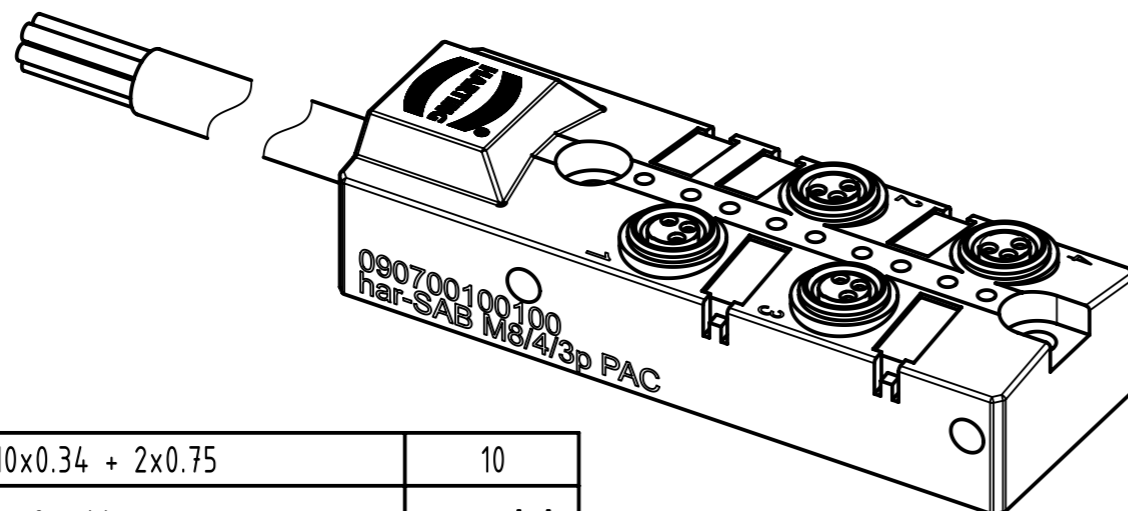

Loading plan

- Protection level: IP 67
- Temperature range: -25°C...+80°C

- Electrical data:
- Rated voltage: 15-30V DC
 - Nominal: 2 A per Contact
 - Current: 6 A max total

PUR, max. 10x0.34 + 2x0.75	10
Type of cable	Dim. a[m]

	All rights reserved	Created by	Inspected by	Standardisation	Date	State
	Department HCS - RO	MUNTEANV	POPESCU	AVRAM	2017-04-24	Final Release
HARTING Customised Solutions		Title		Doc-Key / ECM-Nr.		Page
D-32427 Minden		har-SAB M8/4/3p PAC		100689666/UGD/000/C 500000118447		
		Type	Number	Rev.		1/1
		TB	090700100100	C		