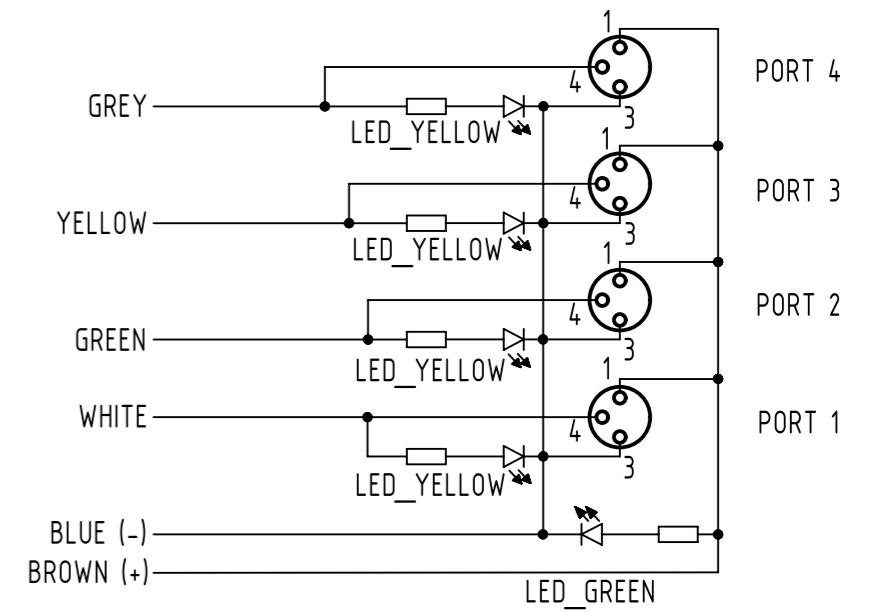

Loading plan

- Protection level: IP 67
- Temperature range: -25°C...+80°C

- Electrical data:
- Rated voltage: 15-30V DC
 - Nominal: 2 A per Contact
 - Current: 6 A max total

PUR, max. 10x0.34 + 2x0.75	10
Type of cable	Dim. a[m]

	All rights reserved	Created by	Inspected by	Standardisation	Date	State
	Department HCS - RO	MUNTEANV	POPESCU	AVRAM	2017-04-24	Final Release
HARTING Customised Solutions		Title		Doc-Key / ECM-Nr.		Page
D-32427 Minden		har-SAB M8/4/3p PAC		100689666/UGD/000/C 500000118447		
		Type	Number	Rev.		1/1
		TB	090700100100	C		