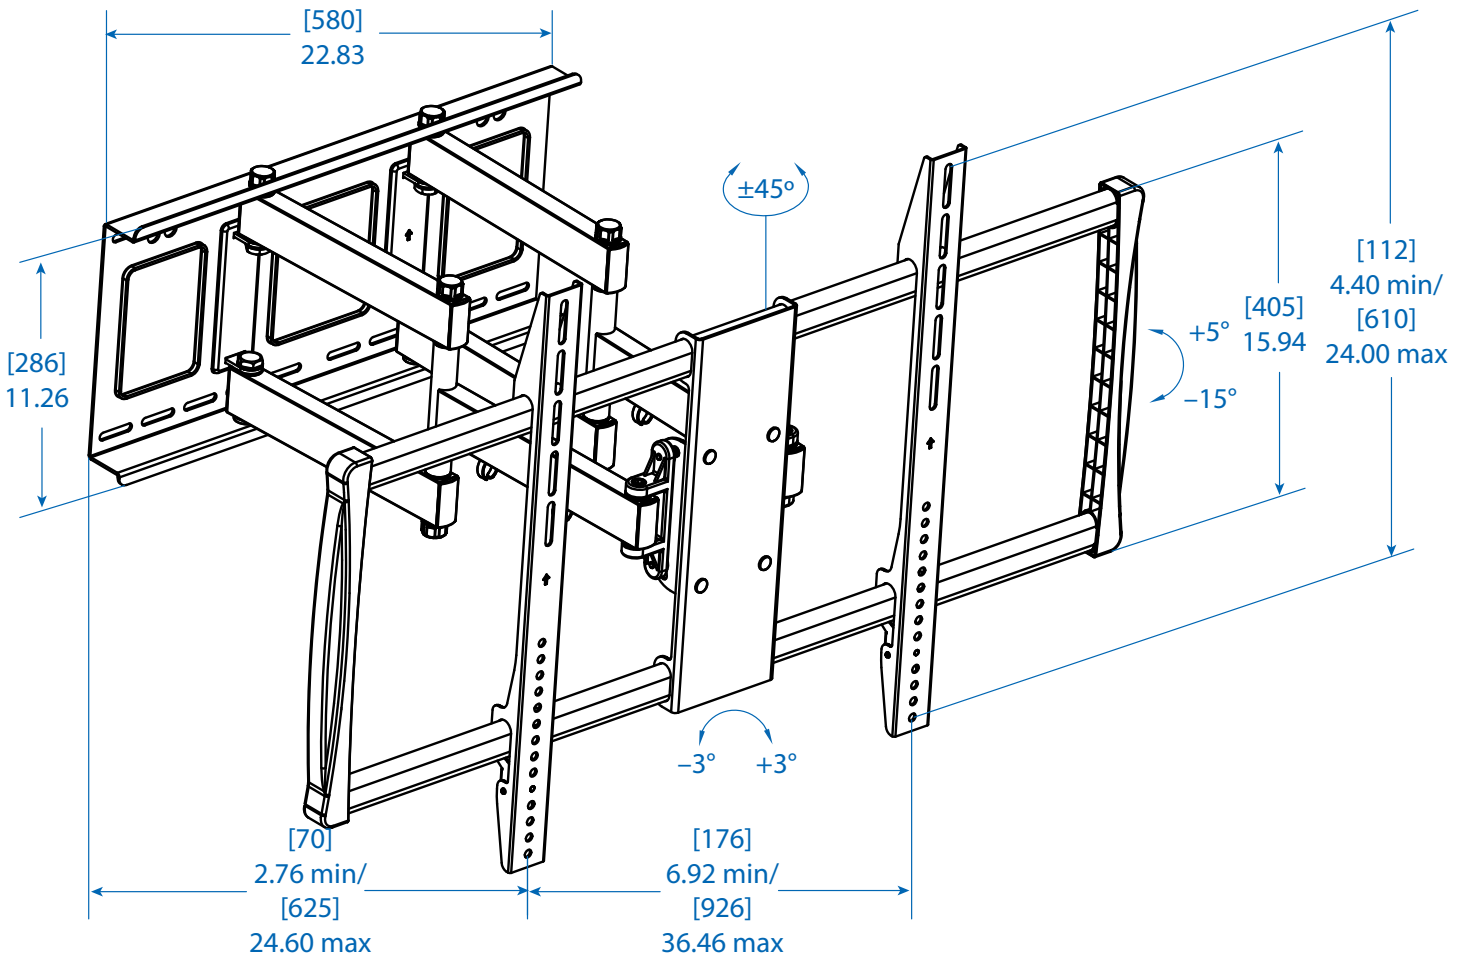

MODEL:

DWM60100XX

Dimensions: [mm] INCHES

Tripp Lite has a policy of continuous improvement. Specifications are subject to change without notice.

1111 W. 35th Street
Chicago, IL 60609 USA
773.869.1234
www.tripplite.com