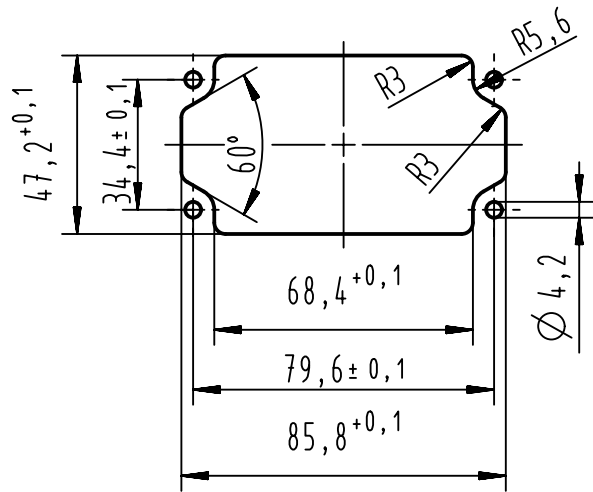

panel cut out
(1:2)

range of delivery: housing bulkhead mounting with gasket

	All Dimensions in mm Original Size DIN A4	Scale 1:1		Free size tol.		Ref.		
		Sub. TB 11 12 600 0301 v. 23.03.10						
All rights reserved Department EL PD - DE	Created by HOLLERT		Inspected by RIEPE		Standardisation TIEMANNA		Date 2013-04-11	State Final Release
	Title Han-Yellock 60 bulkhead housing						Doc-Key / ECM-Nr. 100188627/UGD/005/A 500000060741	
HARTING Electric GmbH & Co. KG D-32339 Espelkamp		Type TB	Number 11 12 600 0301			Rev. A	Page 1/1	