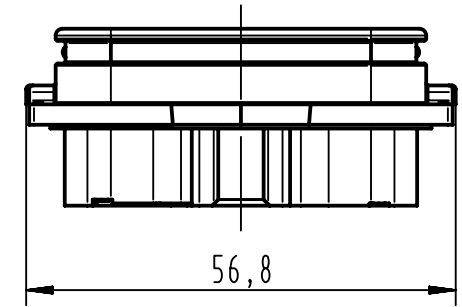

panel cut out
(1:2)

range of delivery: housing bulkhead mounting with gasket

	All Dimensions in mm Original Size DIN A4	Scale 1:1		Free size tol.		Ref.		
		Sub. TB 11 12 600 0301 v. 23.03.10						
All rights reserved Department EL PD - DE	Created by HOLLERT		Inspected by RIEPE		Standardisation TIEMANNA		Date 2013-04-11	State Final Release
	Title Han-Yellock 60 bulkhead housing						Doc-Key / ECM-Nr. 100188627/UGD/005/A 500000060741	
HARTING Electric GmbH & Co. KG D-32339 Espelkamp		Type TB	Number 11 12 600 0301			Rev. A	Page 1/1	