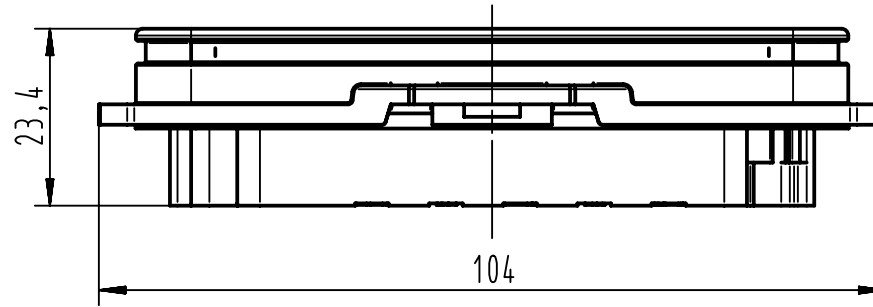

panel cut out
(1:2)

range of delivery: housing bulkhead mounting with gasket

	All Dimensions in mm Original Size DIN A4	Scale 1:1		Free size tol.		Ref.		
		Sub. TB 11 12 600 0301 v. 23.03.10						
All rights reserved Department EL PD - DE	Created by HOLLERT		Inspected by RIEPE		Standardisation TIEMANNA		Date 2013-04-11	State Final Release
	Title Han-Yellock 60 bulkhead housing						Doc-Key / ECM-Nr. 100188627/UGD/005/A 500000060741	
HARTING Electric GmbH & Co. KG D-32339 Espelkamp		Type TB	Number 11 12 600 0301			Rev. A	Page 1/1	