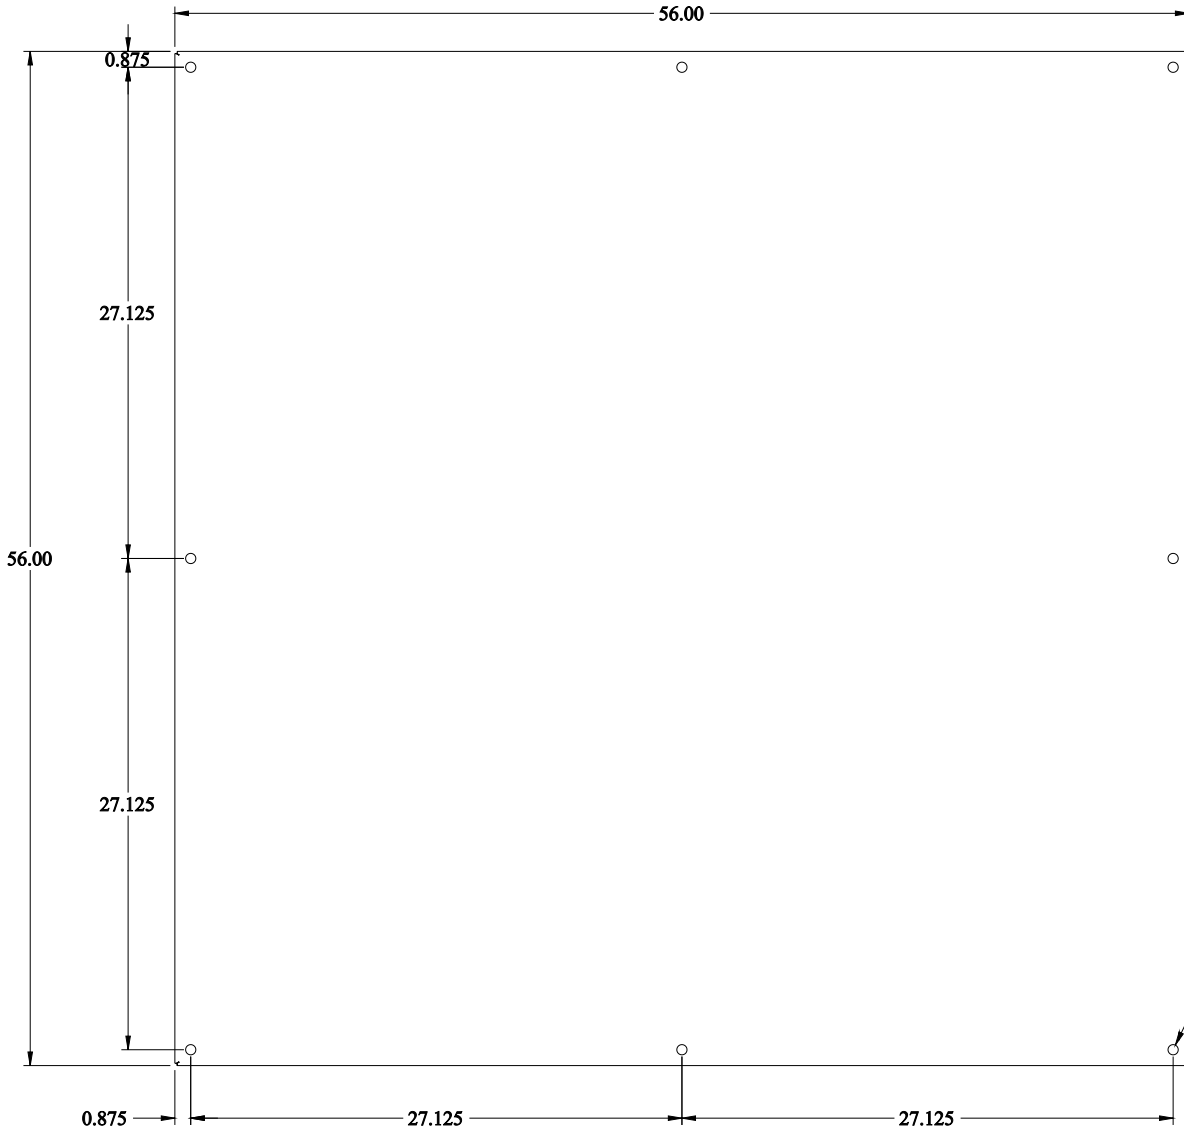

PART No. 22P5656

for more information visit

www.hammfg.com

Data subject to change without notice

Isometric drawing Not to Scale

TOP VIEW

SIDE VIEW

FRONT VIEW