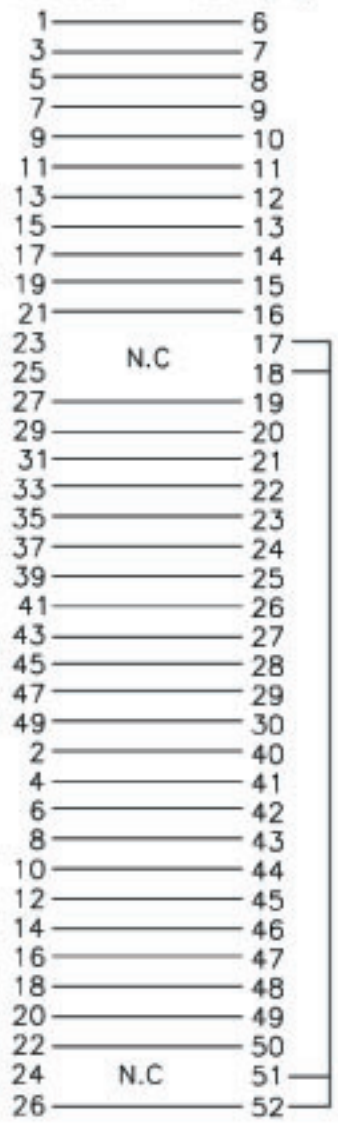

CONFIGURATION:  
FCP50S 68PIN(M)

MDS68M

BLACK

INNER WITH P.C.B

FCP50S

YF91-0144

DATE	11 DEC,2002	PARTS NO	AB844	TITLE: HPDB68P-2.54mm PITCH BOX HEADER 50P MALE WITH COVER <b>AB844</b>	DRAWN	Y.C.C 12/11	CHECK	APPRO
UNIT	MM	DRAWN NO	002175		ASSMANN Electronics, Inc.			
SCALE		BUYER NO	002					