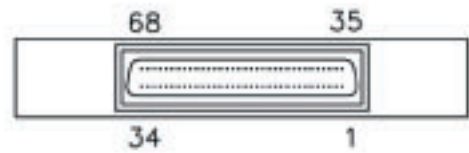

CONFIGURATION:  
FCP50S 68PIN(M)

MDS68M

BLACK

INNER WITH P.C.B

FCP50S

YF91-0144

DATE	11 DEC,2002	PARTS NO	AB844	TITLE: HPDB68P-2.54mm PITCH BOX HEADER 50P MALE WITH COVER <b>AB844</b>	DRAWN	Y.C.C 12/11	CHECK	APPRO
UNIT	MM	DRAWN NO	002175		ASSMANN Electronics, Inc.			
SCALE		BUYER NO	002					