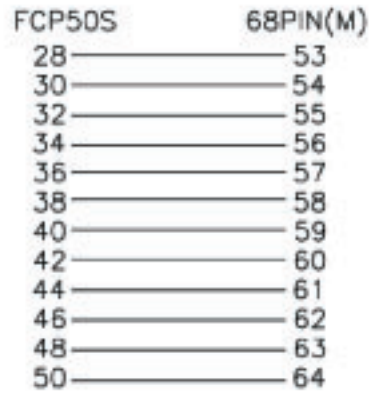

CONFIGURATION:  
FCP50S 68PIN(M)

MDS68M

BLACK

INNER WITH P.C.B

FCP50S

YF91-0144

DATE	11 DEC,2002	PARTS NO	AB844	TITLE: HPDB68P-2.54mm PITCH BOX HEADER 50P MALE WITH COVER <b>AB844</b>	DRAWN	Y.C.C 12/11	CHECK	APPRO
UNIT	MM	DRAWN NO	002175		ASSMANN Electronics, Inc.			
SCALE		BUYER NO	002					