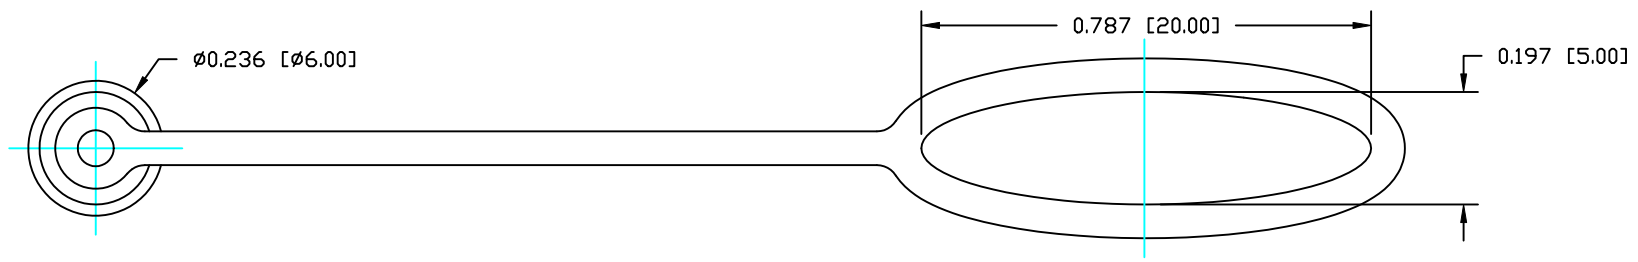

DESCRIPTION: M5 MALE - MALE DUST COVER

NOTE:

MATERIAL	
CHAIN:	PVC, BLACK
NUT:	BRASS
O-RING:	EPDM
FINISH	
NUT:	BLACK NICKEL

RoHS COMPLIANT

DO NOT SCALE FROM DRAWING

THESE DRAWINGS AND SPECIFICATIONS ARE THE PROPERTY OF NorComp AND SHALL NOT BE REPRODUCED, COPIED OR USED AS THE BASIS FOR THE MANUFACTURE OR SALE OF APPARATUS WITHOUT WRITTEN PERMISSION.

DRAWN:	C. SMITH	DATE:	12-05-14
CHECKED:		DATE:	

NorComp

SCALE:	NTS	SHEET	1	OF	1	REV	0
DWG NO.	850103M-DC						