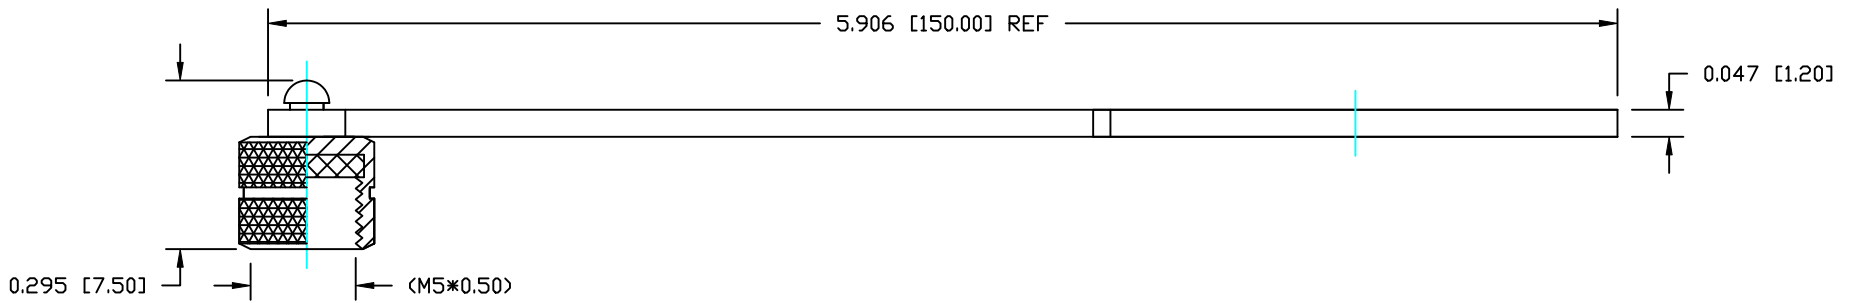

DESCRIPTION: M5 MALE - MALE DUST COVER

NOTE:

MATERIAL	
CHAIN:	PVC, BLACK
NUT:	BRASS
O-RING:	EPDM
FINISH	
NUT:	BLACK NICKEL

RoHS COMPLIANT

DO NOT SCALE FROM DRAWING

THESE DRAWINGS AND SPECIFICATIONS ARE THE PROPERTY OF NorComp AND SHALL NOT BE REPRODUCED, COPIED OR USED AS THE BASIS FOR THE MANUFACTURE OR SALE OF APPARATUS WITHOUT WRITTEN PERMISSION.

DRAWN:	C. SMITH	DATE:	12-05-14
CHECKED:		DATE:	

NorComp

SCALE:	NTS	SHEET	1	OF	1	REV	0
DWG NO.	850103M-DC						