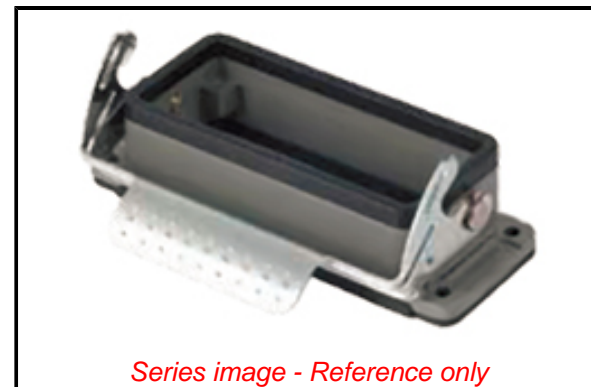

PLEASE CHECK WWW.MOLEX.COM FOR LATEST PART INFORMATION

Part Number: [0936013532](#)
Status: **Active**
Overview: GWconnect® Heavy Duty Connectors (HDC)
Description: GWconnect STD - Standard, Single Lever Bulkhead Mount Housing, Die-cast Aluminum, with 1 Lever, with Gasket, Size 24B «104x27», Grey

Documents:

[RoHS Certificate of Compliance (PDF)](#)

Agency Certification

CSA 256883
UL E249674

General

Product Family Industrial Connectors / Enclosures
Series [93601](#)
Component Size 24B «104X27»
Component Type Single Lever Bulkhead Housing
IP Rating IP66, IP69
Overview [GWconnect® Heavy Duty Connectors (HDC)](#)
Product Category Heavy Duty Connectors
Product Name GWconnect®
Standard ANSI/UL 50, ANSI/UL 50 E, CSA C22.2 No.94-1-2, EN 61984
Type STD
UPC 887191843643

Physical

Housing Coating Polyester Powder
Housing Color Grey RAL 7037
Lock to Mating Part Yes
Material - Gasket NBR
Material - Housing Die-cast Aluminum
Material - Lever Galvanized Steel
Mounting Style Bulkhead
Net Weight 140.400/g
Number of Levers 1
Packaging Type Bag
Thread Size N/A
Thread Type N/A

Electrical

Voltage - Maximum 500V

Material Info

Engineering Number 7824.6407.0

Series image - Reference only

EU ELV

Not Reviewed

EU RoHS

Not Reviewed

REACH SVHC

Not Reviewed

Halogen-Free

Status

Not Reviewed

Need more information on product environmental compliance?

Email productcompliance@molex.com
Please visit the [Contact Us](#) section for any non-product compliance questions.

China ROHS	Not Reviewed
ELV	Not Reviewed
RoHS Phthalates	Not Reviewed

Search Parts in this Series

[93601](#) Series

Use With

Size 24B «104x27» S-D, S-DD, S-E, S-EE, S-EP, S-ES, S-HSB, S-ESHV, S-K, S-M, and S-EHV Inserts