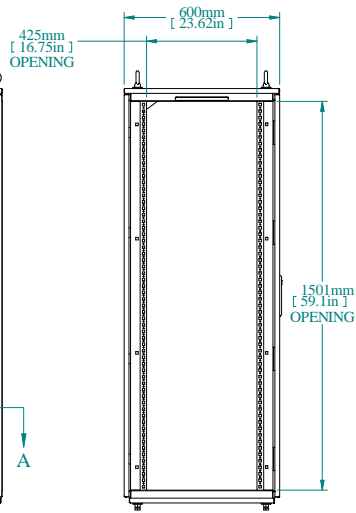

SECTION A-A

TOP VIEW

REAR VIEW

L.S. VIEW

FRONT VIEW

FRONT VIEW DOOR REMOVED

INNER PANEL

BOTTOM VIEW

PART NUMBERS	
HFMD1686	PAINTED TEXTURED GRAY RAL 7035

NOTES
Welded Assembly See Hammond Website for Additional Accessories

Data subject to change without notice. Isometric drawing not to scale.

**HAMMOND  
MANUFACTURING™**