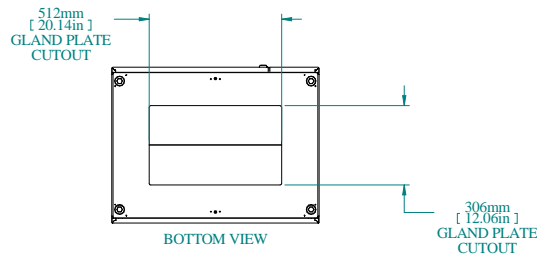

SECTION A-A

TOP VIEW

REAR VIEW

L.S. VIEW

FRONT VIEW

FRONT VIEW DOOR REMOVED

INNER PANEL

BOTTOM VIEW

PART NUMBERS	
HFMD1686	PAINTED TEXTURED GRAY RAL 7035

NOTES
Welded Assembly See Hammond Website for Additional Accessories

Data subject to change without notice. Isometric drawing not to scale.

**HAMMOND  
MANUFACTURING™**