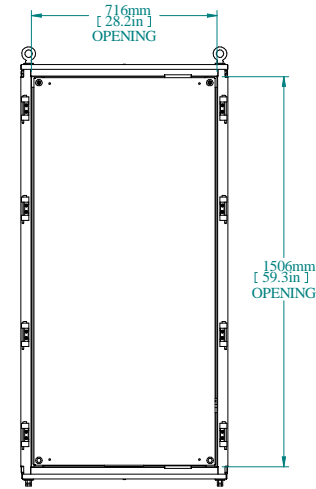

SECTION A-A

TOP VIEW

REAR VIEW

L.S. VIEW

FRONT VIEW

FRONT VIEW DOOR REMOVED

INNER PANEL

BOTTOM VIEW

PART NUMBERS	
HFMD1686	PAINTED TEXTURED GRAY RAL 7035

NOTES
Welded Assembly See Hammond Website for Additional Accessories

Data subject to change without notice. Isometric drawing not to scale.

**HAMMOND  
MANUFACTURING™**