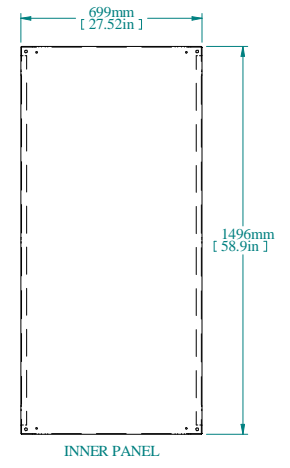

SECTION A-A

TOP VIEW

REAR VIEW

L.S. VIEW

FRONT VIEW

FRONT VIEW DOOR REMOVED

INNER PANEL

BOTTOM VIEW

PART NUMBERS	
HFMD1686	PAINTED TEXTURED GRAY RAL 7035

NOTES
Welded Assembly See Hammond Website for Additional Accessories

Data subject to change without notice. Isometric drawing not to scale.

**HAMMOND  
MANUFACTURING™**