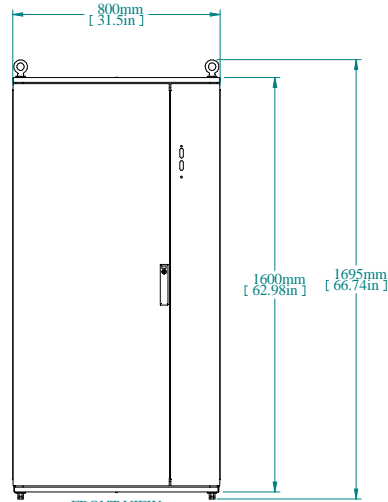

SECTION A-A

TOP VIEW

REAR VIEW

L.S. VIEW

FRONT VIEW

FRONT VIEW DOOR REMOVED

INNER PANEL

BOTTOM VIEW

PART NUMBERS	
HFMD1686	PAINTED TEXTURED GRAY RAL 7035

NOTES
Welded Assembly See Hammond Website for Additional Accessories

Data subject to change without notice. Isometric drawing not to scale.

**HAMMOND  
MANUFACTURING™**