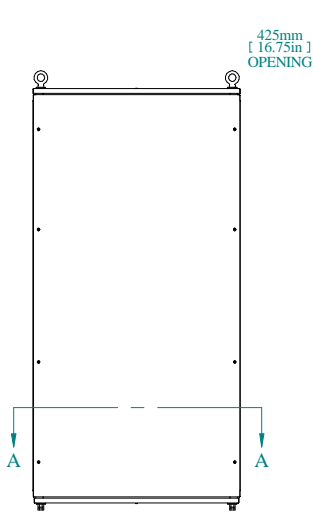

SECTION A-A

TOP VIEW

REAR VIEW

L.S. VIEW

FRONT VIEW

FRONT VIEW DOOR REMOVED

INNER PANEL

BOTTOM VIEW

PART NUMBERS	
HFMD1686	PAINTED TEXTURED GRAY RAL 7035

NOTES
Welded Assembly See Hammond Website for Additional Accessories

Data subject to change without notice. Isometric drawing not to scale.

**HAMMOND  
MANUFACTURING™**