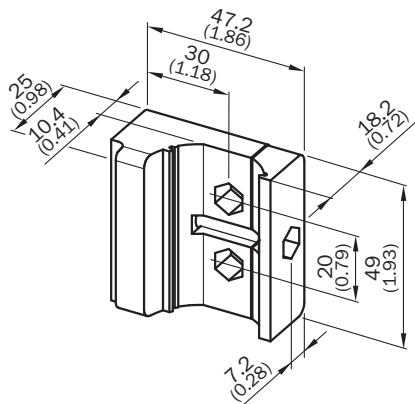

BEF-3SHABPKU2

SICK
Sensor Intelligence.

Ordering information

Type	Part no.
BEF-3SHABPKU2	2066048

Other models and accessories → www.sick.com/

Detailed technical data

Technical specifications

Accessory group	Terminal and alignment brackets
Accessory family	Alignment brackets
Material	Plastic
Packing unit	2 pieces
Description	QuickFix bracket for 1 device (e.g. sender or receiver)

Dimensional drawing (Dimensions in mm (inch))

SICK AT A GLANCE

SICK is one of the leading manufacturers of intelligent sensors and sensor solutions for industrial applications. A unique range of products and services creates the perfect basis for controlling processes securely and efficiently, protecting individuals from accidents and preventing damage to the environment.