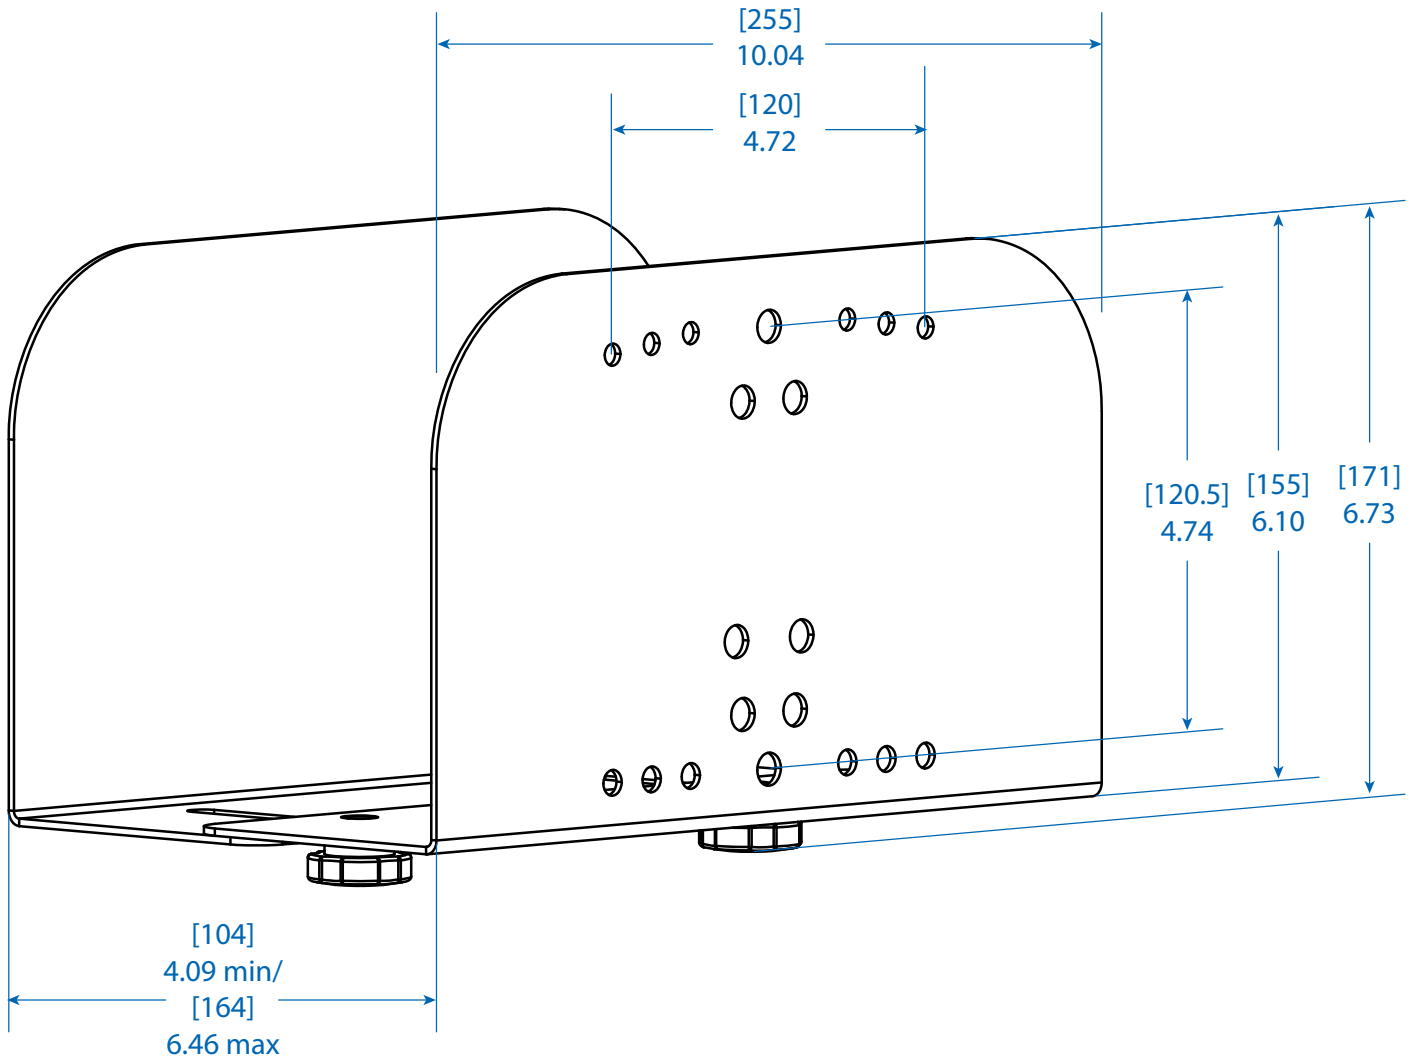

MODEL:

# DCPU1

Dimensions: [mm] INCHES

Tripp Lite has a policy of continuous improvement. Specifications are subject to change without notice.

1111 W. 35th Street  
Chicago, IL 60609 USA  
773.869.1234  
www.tripplite.com