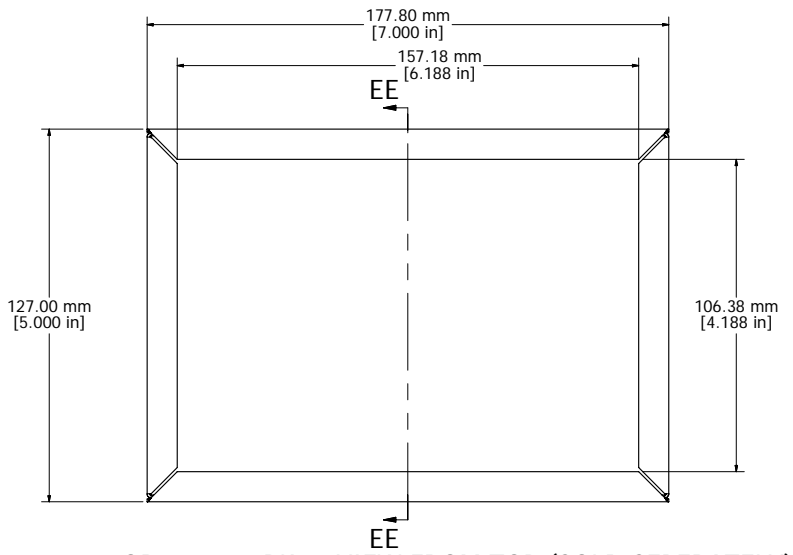

1431-12 OR 1431-12BK3 - VIEW FROM TOP (SOLD SEPERATELY)

SECTION EE-EE

1441-12 OR 1441-12BK3 - VIEW FROM TOP (SOLD SEPERATELY)

- CHASIS - 0.036" 20 GAUGE STEEL - ASA 61 GREY - 1441-12
- COVER - 0.036" 20 GAUGE STEEL - ASA 61 GREY - 1431-12
- CHASIS - 0.036" 20 GAUGE STEEL - BLACK - 1441-12BK3
- COVER - 0.036" 20 GAUGE STEEL - BLACK - 1431-12BK3
- SCREWS (6-32 x 1/4 SHEET METAL SCREWS) (SOLD SEPERATELY) - 1421J6