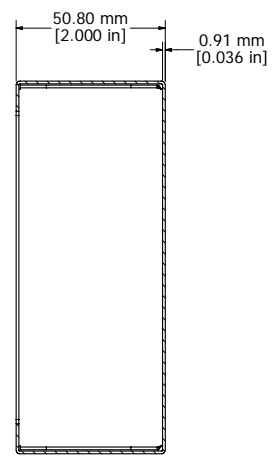

1431-12 OR 1431-12BK3 - VIEW FROM TOP (SOLD SEPERATELY)

SECTION EE-EE

1441-12 OR 1441-12BK3 - VIEW FROM TOP (SOLD SEPERATELY)

- CHASIS - 0.036" 20 GAUGE STEEL - ASA 61 GREY - 1441-12
- COVER - 0.036" 20 GAUGE STEEL - ASA 61 GREY - 1431-12
- CHASIS - 0.036" 20 GAUGE STEEL - BLACK - 1441-12BK3
- COVER - 0.036" 20 GAUGE STEEL - BLACK - 1431-12BK3
- SCREWS (6-32 x 1/4 SHEET METAL SCREWS) (SOLD SEPERATELY) - 1421J6