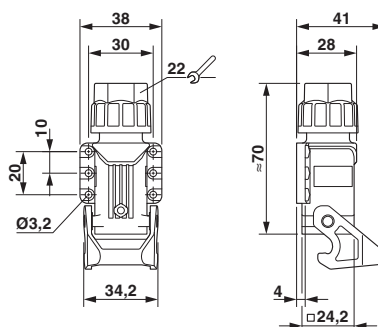

Technical data

Dimensions

Height	28 mm
Width	38 mm
Length	24.2 mm
External cable diameter	4 mm ... 10 mm

Ambient conditions

Degree of protection of housing (IP)	IP66
Ambient temperature (operation)	-40 °C ... 125 °C

General

Note	for contact inserts HC-A03, A04, D07, D08, Q02, Q03, Q04, Q05, Q07, Q12
Size	D7
Housing type	Box mounting bases
Color	black
Locking type	with single locking latch
No. of cable outlets	1
Cable outlet	lateral
Screw connection	with

Housing - HC-STA-D07-SHCWS-1SGM20-PL-BK - 1419268

Technical data

General

Type of the screw connection	1x M20
Housing material	PA
Seal material	NBR
Material lock	PA
Flammability rating according to UL 94	V0 (Polyamide housing)

Drawings

Dimensional drawing

Dimensional drawing

Approvals

Approvals

Approvals

EAC / GL

Ex Approvals