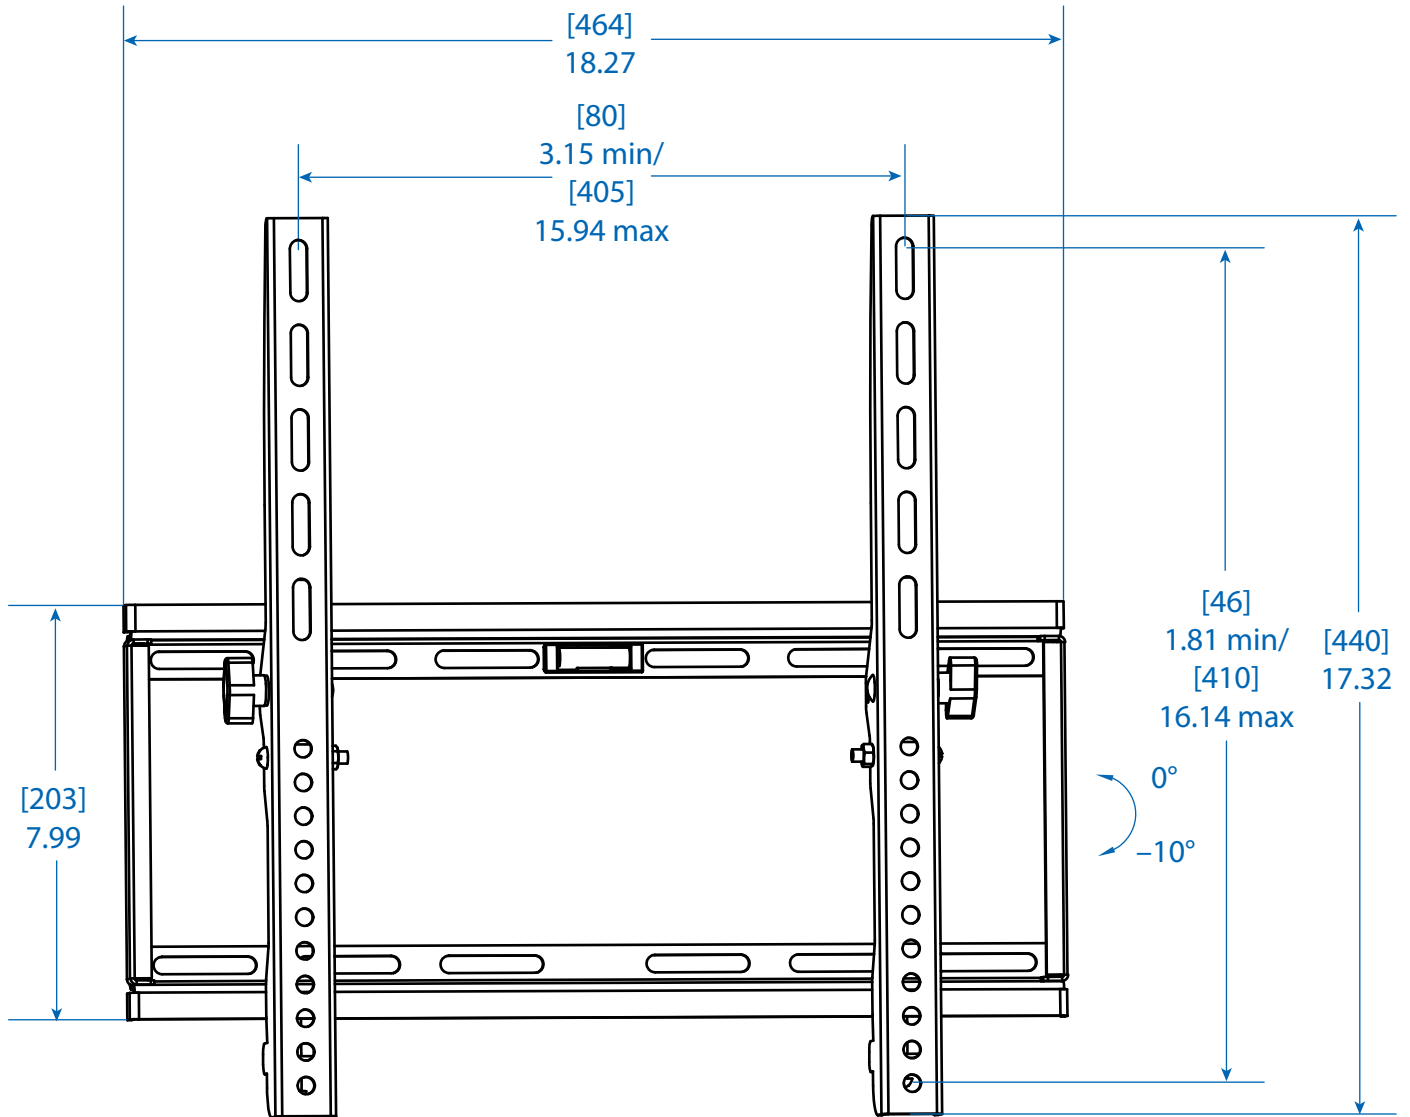

MODEL:

DWT2655XE

Dimensions: [mm] INCHES

Tripp Lite has a policy of continuous improvement. Specifications are subject to change without notice.

1111 W. 35th Street
Chicago, IL 60609 USA
773.869.1234
www.tripplite.com