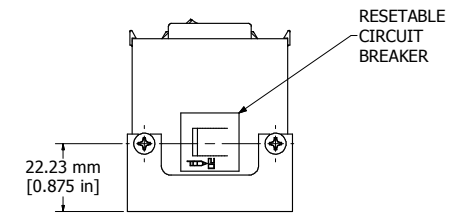

ASSEMBLY - VIEW FROM TOP

ISOMETRIC VIEW

ASSEMBLY - VIEW FROM SIDE

ASSEMBLY - VIEW FROM END

ASSEMBLY - VIEW FROM BOTTOM

<b>1589T4**</b>
Finish - Top - Black Painted Steel
Bottom - Aluminum Extrusion
Rated - 120 VAC, 60 Hz, 20 Amps
Approvals - CSA Certified Standards C22.2 (No. 21-95, 42-99)
- UL Listed, Standard UL1363
<b>Cord Length</b>
1589T4F1 - 6' Foot Power Cord (NEMA 5-20P)
1589T4G1 - 15' Foot Power Cord (NEMA 5-20P)