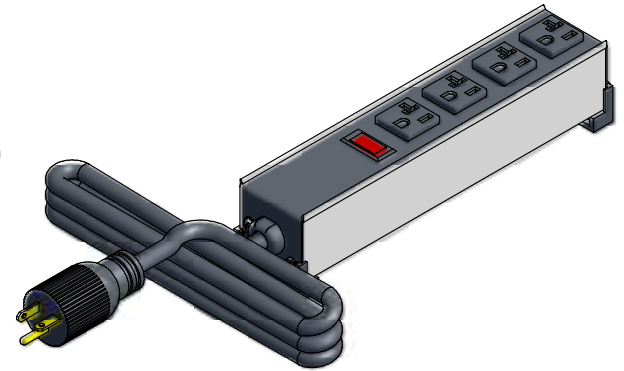

ASSEMBLY - VIEW FROM TOP

ISOMETRIC VIEW

ASSEMBLY - VIEW FROM SIDE

ASSEMBLY - VIEW FROM END

ASSEMBLY - VIEW FROM BOTTOM

<b>1589T4**</b>
Finish - Top - Black Painted Steel
Bottom - Aluminum Extrusion
Rated - 120 VAC, 60 Hz, 20 Amps
Approvals - CSA Certified Standards C22.2 (No. 21-95, 42-99)
- UL Listed, Standard UL1363
<b>Cord Length</b>
1589T4F1 - 6' Foot Power Cord (NEMA 5-20P)
1589T4G1 - 15' Foot Power Cord (NEMA 5-20P)