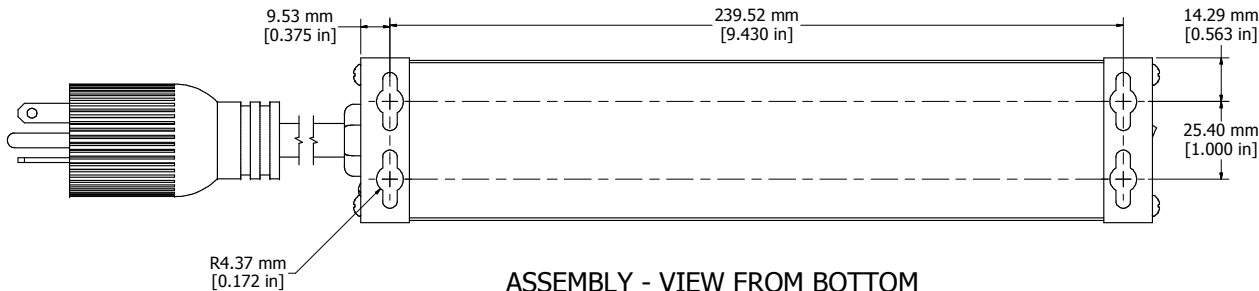

ASSEMBLY - VIEW FROM TOP

ISOMETRIC VIEW

ASSEMBLY - VIEW FROM SIDE

ASSEMBLY - VIEW FROM END

ASSEMBLY - VIEW FROM BOTTOM

<b>1589T4**</b>
Finish - Top - Black Painted Steel
Bottom - Aluminum Extrusion
Rated - 120 VAC, 60 Hz, 20 Amps
Approvals - CSA Certified Standards C22.2 (No. 21-95, 42-99)
- UL Listed, Standard UL1363
<b>Cord Length</b>
1589T4F1 - 6' Foot Power Cord (NEMA 5-20P)
1589T4G1 - 15' Foot Power Cord (NEMA 5-20P)