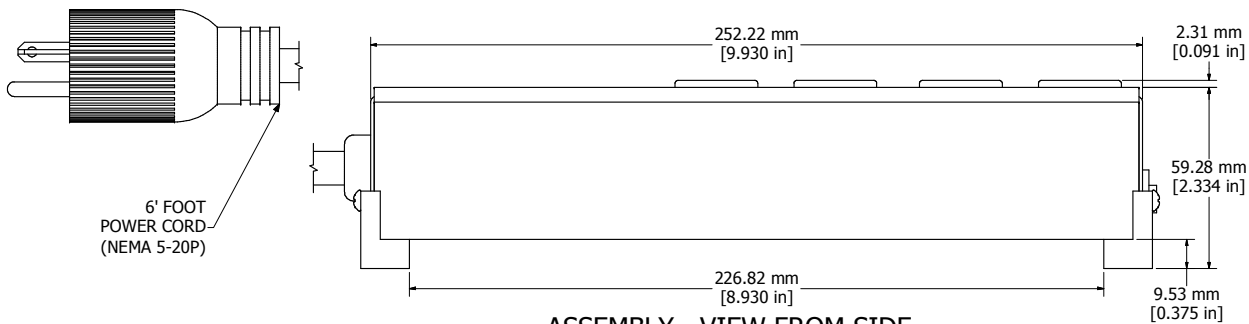

ASSEMBLY - VIEW FROM TOP

ISOMETRIC VIEW

ASSEMBLY - VIEW FROM SIDE

ASSEMBLY - VIEW FROM END

ASSEMBLY - VIEW FROM BOTTOM

<b>1589T4**</b>
Finish - Top - Black Painted Steel
Bottom - Aluminum Extrusion
Rated - 120 VAC, 60 Hz, 20 Amps
Approvals - CSA Certified Standards C22.2 (No. 21-95, 42-99)
- UL Listed, Standard UL1363
<b>Cord Length</b>
1589T4F1 - 6' Foot Power Cord (NEMA 5-20P)
1589T4G1 - 15' Foot Power Cord (NEMA 5-20P)