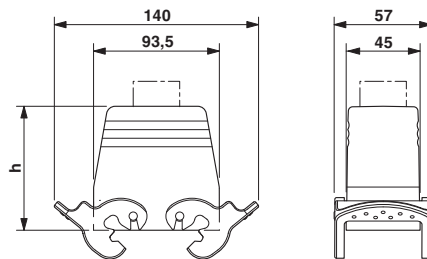

Technical data

Dimensions

Height	76 mm
Width	43 mm
Length	94 mm

Ambient conditions

Degree of protection of housing (IP)	IP65
Ambient temperature (operation)	-40 °C ... 125 °C

General

Note	For contact inserts HC-B16, BB32, D40, DD72, HS6, M, K
Design	B16
Housing type	Sleeve housings
Locking type	With double locking latch
No. of cable exits	1

Metal screw connection up to 5 bar, thread length: 8 mm, cable diameter: 14 - 21 mm, WAF 34, screw connection: M32

Cable gland - HC-M-KV-M32(19-27) - 1646010

Metal screw connection up to 5 bar, thread length: 8 mm, cable diameter: 19 - 27 mm, WAF 43, screw connection: M32

Drawings

Dimensioned drawing

Illustration shows the article without double locking latch