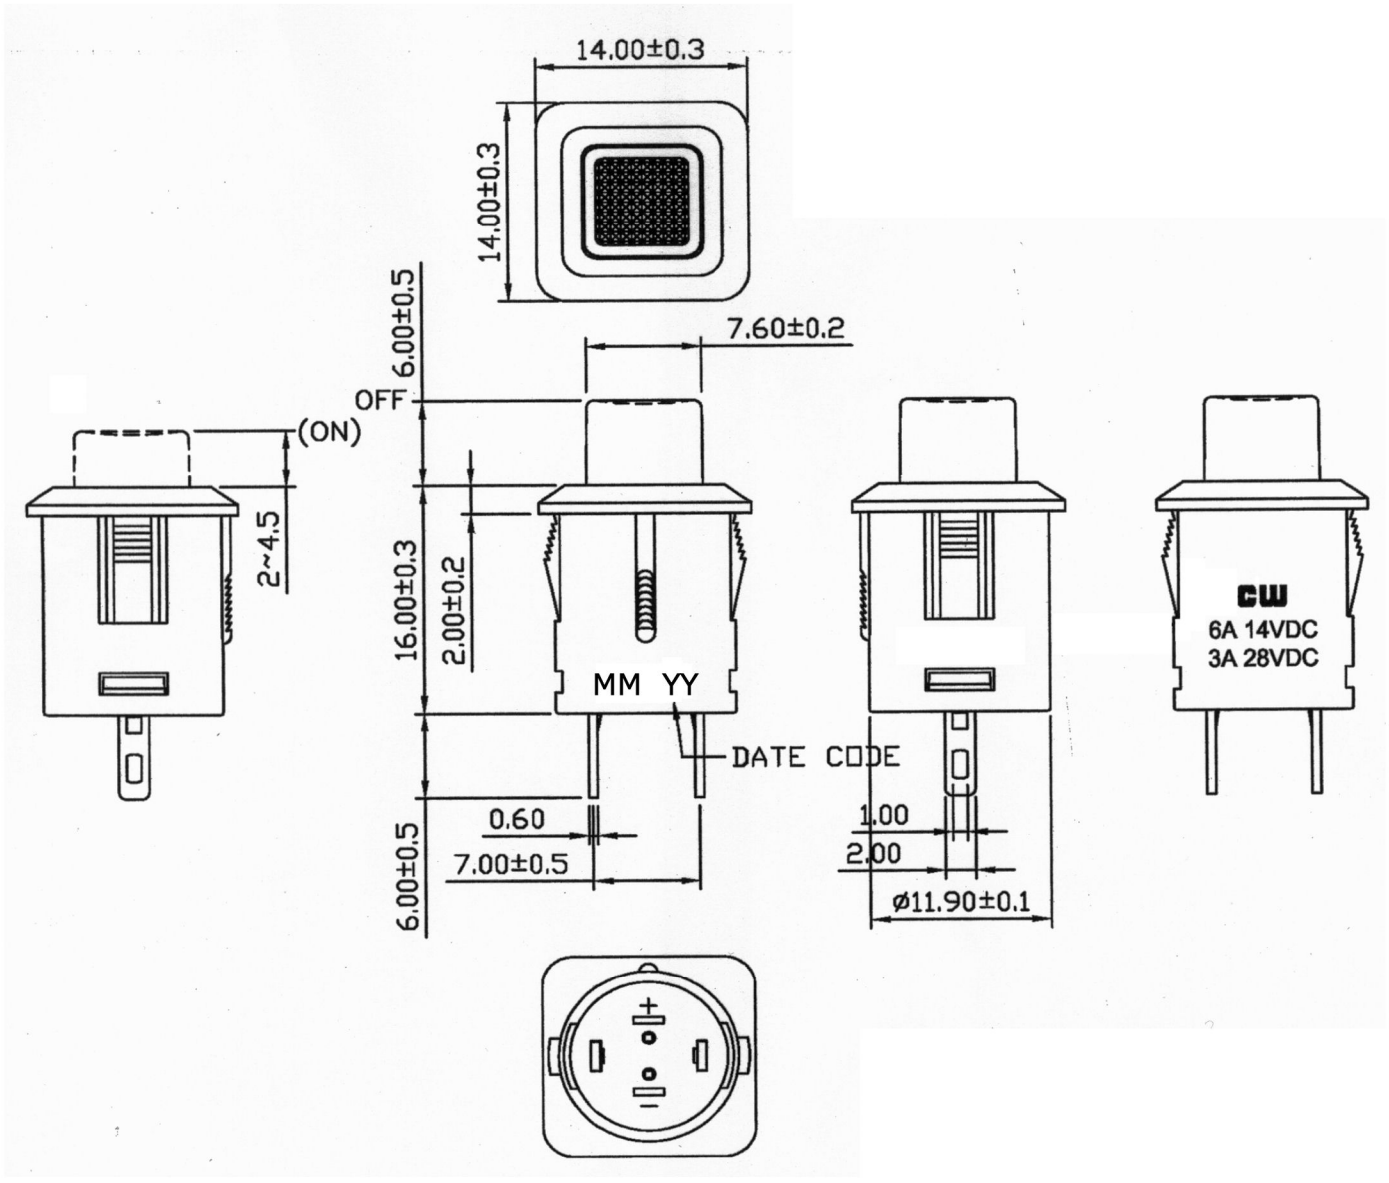

Rating	6A 14V DC, 3A 28V DC		
Contact Resistance	50m ohm max.		
Insulation Resistance	DC 500V 100M ohm min.		
Dielectric Strength	AC 1500V 1 minute		
Operating Temperature	-0° C ~ 55° C		

Cut-Out 0.7 ~ 3.0 mm thk.

BASE COLOR: Black
 BUTTON COLOR: Black

RoHS Compliant

CW INDUSTRIES Southampton, Pa. 18966 Tel 215.355.7080/www.cwind.com	Date Drawn: 12/24/09	Rev. 0	Unit: mm	Checked By: G. Guld
	Title: PUSH BUTTON SWITCH		CW P/N: GPB554A05BB	