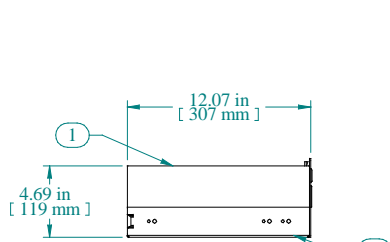

TOP VIEW

SIDE VIEW WITHOUT SHROUD

FRONT VIEW

4X
Ø.25 X .38
MTG SLOT

Item Number	Title	Quantity
1	RDRW - DRAWER BODY	1
2	RDRW - DRAWER PLATE	1
3	RDRW - DRAWER SHROUD	1
4	SLIDE 12" FULL TRAVEL	2
5	LOC KEY-LOCK WITH NUT H-7.5 MM	1
6	PLASTIC HANDLE	1

PART NUMBERS

RDRW1900512BK1	PAINTED BLACK TEXTURED
RDRW1900512CG1	PAINTED GREY/BEIGE TEXTURED
RDRW1900512LG1	PAINTED RAL7035 TEXTURED

NOTES

Maximum Weight 60 lb No Rear Support
 Maximum Weight 120 lb Rear Supported
 Mounting Hardware Included

Data subject to change without notice. Isometric drawing not to scale.