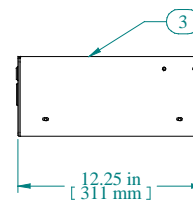

TOP VIEW

SIDE VIEW WITHOUT SHROUD

FRONT VIEW

4X
Ø.25 X .38
MTG SLOT

Item Number	Title	Quantity
1	RDRW - DRAWER BODY	1
2	RDRW - DRAWER PLATE	1
3	RDRW - DRAWER SHROUD	1
4	SLIDE 12" FULL TRAVEL	2
5	LOC KEY-LOCK WITH NUT H-7.5 MM	1
6	PLASTIC HANDLE	1

PART NUMBERS

RDRW1900512BK1	PAINTED BLACK TEXTURED
RDRW1900512CG1	PAINTED GREY/BEIGE TEXTURED
RDRW1900512LG1	PAINTED RAL7035 TEXTURED

NOTES

Maximum Weight 60 lb No Rear Support
 Maximum Weight 120 lb Rear Supported
 Mounting Hardware Included

Data subject to change without notice. Isometric drawing not to scale.