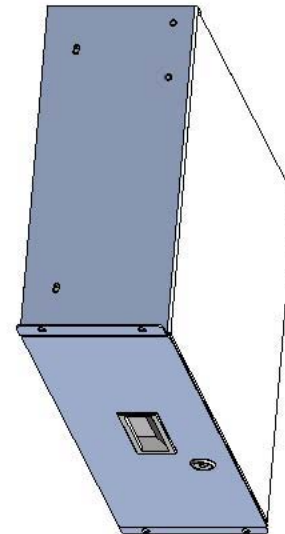

TOP VIEW

SIDE VIEW WITHOUT SHROUD

FRONT VIEW

4X
Ø.25 X .38
MTG SLOT

Item Number	Title	Quantity
1	RDRW - DRAWER BODY	1
2	RDRW - DRAWER PLATE	1
3	RDRW - DRAWER SHROUD	1
4	SLIDE 12" FULL TRAVEL	2
5	LOC KEY-LOCK WITH NUT H-7.5 MM	1
6	PLASTIC HANDLE	1

PART NUMBERS

RDRW1900512BK1	PAINTED BLACK TEXTURED
RDRW1900512CG1	PAINTED GREY/BEIGE TEXTURED
RDRW1900512LG1	PAINTED RAL7035 TEXTURED

NOTES

Maximum Weight 60 lb No Rear Support
 Maximum Weight 120 lb Rear Supported
 Mounting Hardware Included

Data subject to change without notice. Isometric drawing not to scale.