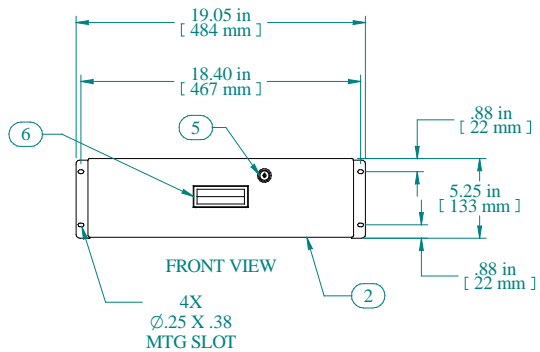

TOP VIEW

SIDE VIEW WITHOUT SHROUD

FRONT VIEW

4X
Ø.25 X .38
MTG SLOT

Item Number	Title	Quantity
1	RDRW - DRAWER BODY	1
2	RDRW - DRAWER PLATE	1
3	RDRW - DRAWER SHROUD	1
4	SLIDE 12" FULL TRAVEL	2
5	LOC KEY-LOCK WITH NUT H-7.5 MM	1
6	PLASTIC HANDLE	1

PART NUMBERS

RDRW1900512BK1	PAINTED BLACK TEXTURED
RDRW1900512CG1	PAINTED GREY/BEIGE TEXTURED
RDRW1900512LG1	PAINTED RAL7035 TEXTURED

NOTES

Maximum Weight 60 lb No Rear Support
 Maximum Weight 120 lb Rear Supported
 Mounting Hardware Included

Data subject to change without notice. Isometric drawing not to scale.