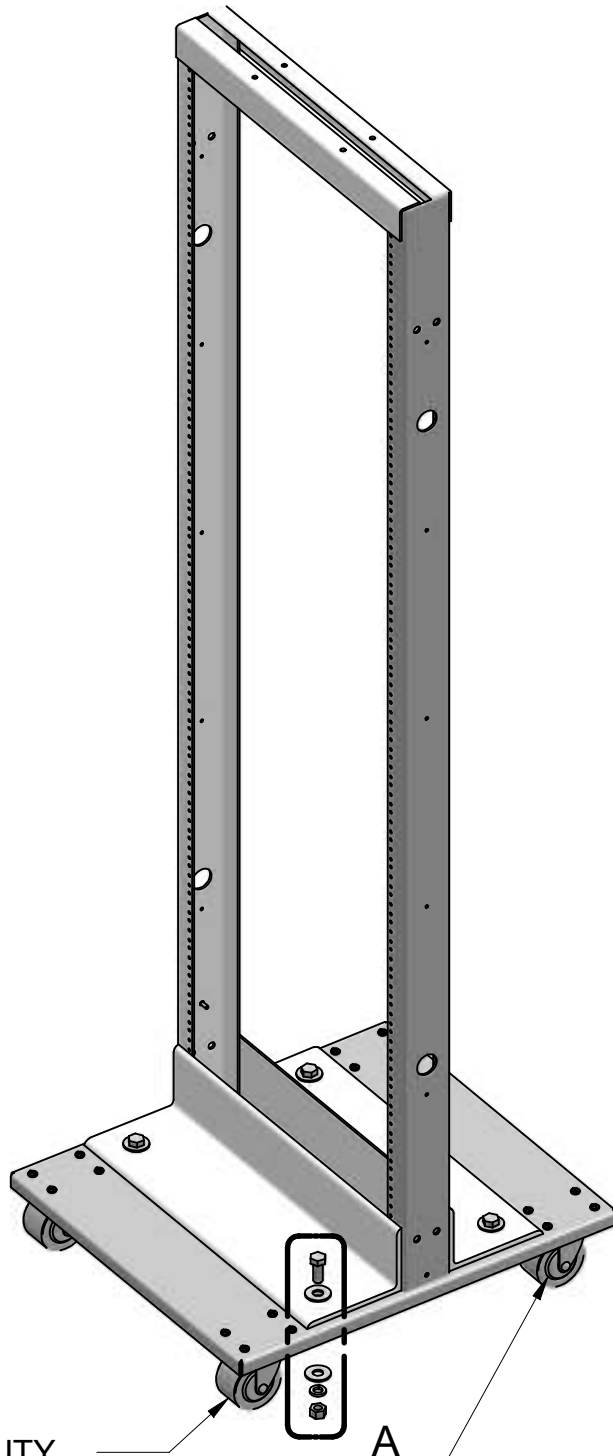

RRHDDOL - SERIES

ASSEMBLY INSTRUCTIONS FOR RELAY RACK HEAVY DUTY DOLLY.

BUL10322

REV. B

PAGE 1 OF 1

FOR USE ON DNRR_HD & RRAL SERIES
RELAY RACKS.

NOTE: NOT COMPATIBLE WITH 23"
RACKMOUNT RELAY RACKS.

DETAIL A

TYPICAL 4 PLACES

(2) HEAVY DUTY
SWIVEL CASTERS

(2) HEAVY DUTY
SWIVEL CASTERS
WITH BRAKE

TOOL BOX

Socket
Set

**HAMMOND
MANUFACTURING™**
ELECTRONICS GROUP

visit our website @ www.hammondmfg.com