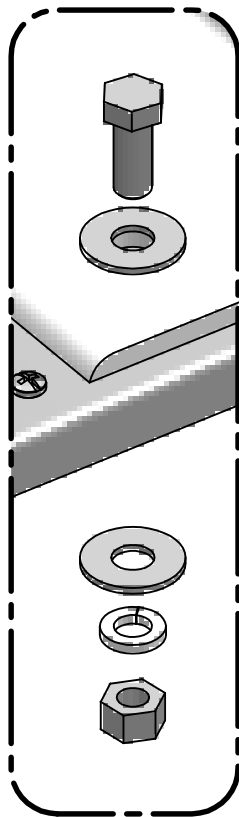

RRHDDOL - SERIES

ASSEMBLY INSTRUCTIONS FOR RELAY RACK HEAVY DUTY DOLLY.

BUL10322

REV. B

PAGE 1 OF 1

FOR USE ON DNRR_HD & RRAL SERIES
RELAY RACKS.

NOTE: NOT COMPATIBLE WITH 23"
RACKMOUNT RELAY RACKS.

DETAIL A

TYPICAL 4 PLACES

(2) HEAVY DUTY
SWIVEL CASTERS

(2) HEAVY DUTY
SWIVEL CASTERS
WITH BRAKE

TOOL BOX

Socket
Set

**HAMMOND
MANUFACTURING™**
ELECTRONICS GROUP

visit our website @ www.hammondmfg.com