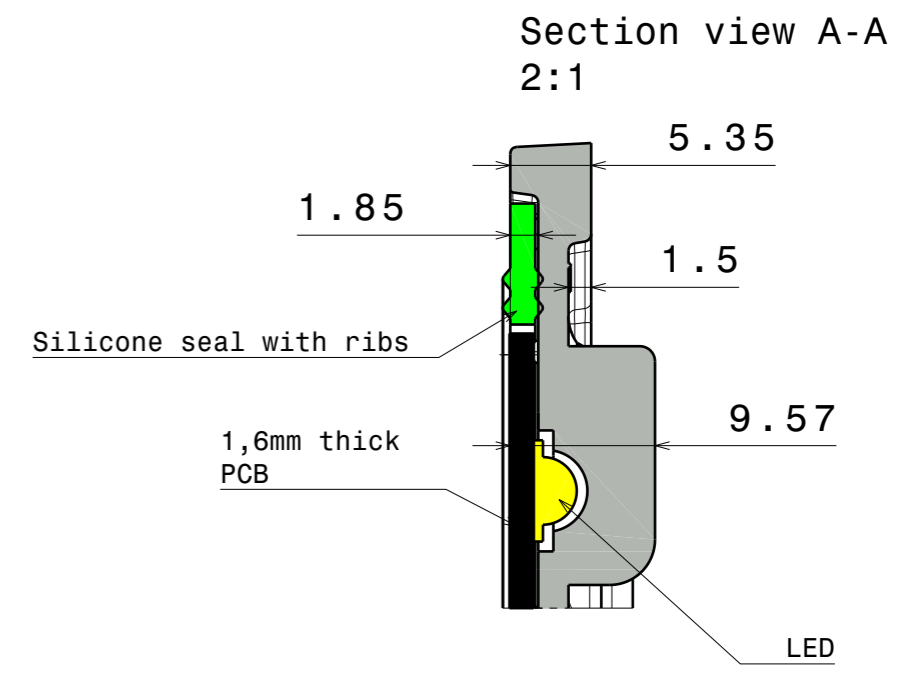

Top view

Bottom view

Asymmetric light direction indicator

Section view A-A 2:1

Section view B-B

INDEX	PART NO	DESCRIPTION	MATERIAL	COLOUR
1	C15417	STRADA-IP-2x6-SCL	PMMA	clear
2	C14018	2X6-SEAL25	Silicone	white

Tolerances if not otherwise shown  
According to DIN ISO 2768-1  
Linear measures:  
Up to 30mm class M, otherwise class C.  
According to DIN ISO 2768-2  
Form and position: class L

**LEDiL** LediL Oy  
Salorankatu 10  
FIN 24240 SALO  
Finland

SIZE PART NUMBER  
**A3 CS15418**

SCALE 1:1 WEIGHT - SHEET 1/1