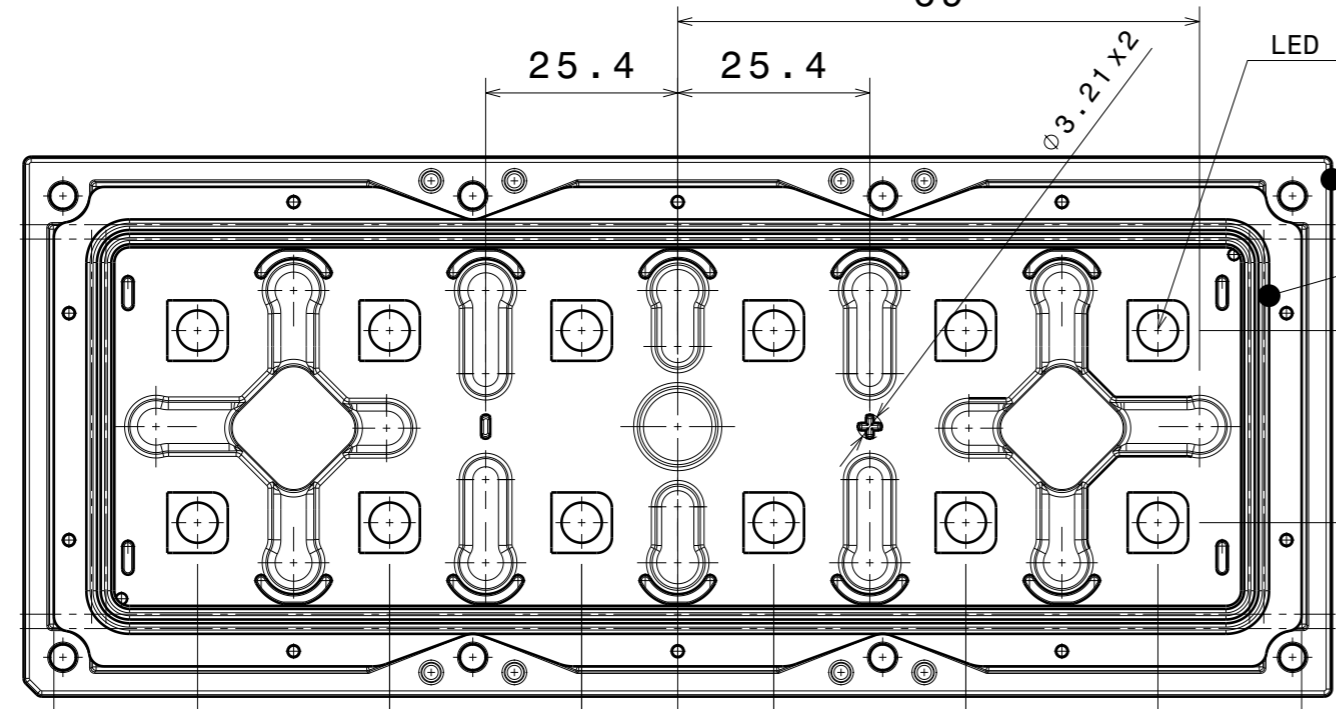

Top view

Bottom view

Asymmetric light direction indicator

Section view A-A 2:1

Section view B-B

INDEX	PART NO	DESCRIPTION	MATERIAL	COLOUR
1	C15417	STRADA-IP-2x6-SCL	PMMA	clear
2	C14018	2X6-SEAL25	Silicone	white

Tolerances if not otherwise shown  
According to DIN ISO 2768-1  
Linear measures:  
Up to 30mm class M, otherwise class C.  
According to DIN ISO 2768-2  
Form and position: class L

**LEDiL** LediL Oy  
Salorankatu 10  
FIN 24240 SALO  
Finland

THIRD ANGLE PROJECTION:

DRAWING TITLE  
**CS15418\_STRADA-IP-2X6-SCL**

This drawing is the property of LEDiL Oy. It may not be reproduced, copied or communicated without a written agreement with LEDiL Oy.

SIZE PART NUMBER  
**A3 CS15418**

SCALE 1:1 WEIGHT - SHEET 1/1