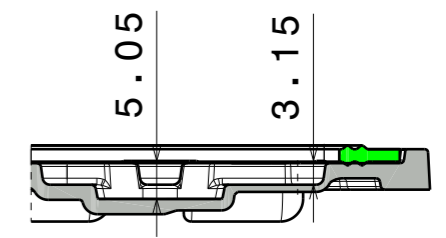

Top view

Bottom view

Asymmetric light direction indicator

Section view A-A 2:1

Section view B-B

INDEX	PART NO	DESCRIPTION	MATERIAL	COLOUR
1	C15417	STRADA-IP-2x6-SCL	PMMA	clear
2	C14018	2X6-SEAL25	Silicone	white

Tolerances if not otherwise shown  
According to DIN ISO 2768-1  
Linear measures:  
Up to 30mm class M, otherwise class C.  
According to DIN ISO 2768-2  
Form and position: class L

**LEDiL** LediL Oy  
Salorankatu 10  
FIN 24240 SALO  
Finland

SIZE PART NUMBER  
**A3 CS15418**

SCALE 1:1 WEIGHT - SHEET 1/1