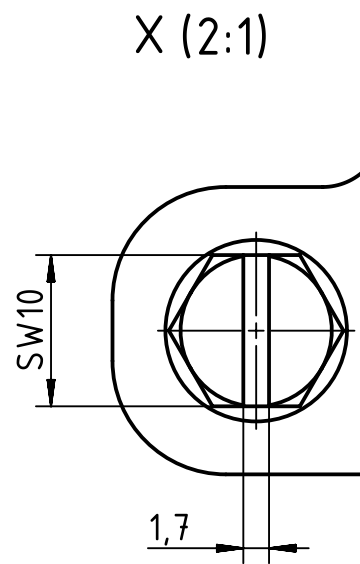

1 2 3 4 5 6

A

B

C

D

	All Dimensions in mm Original Size DIN A4		Scale 1:2	Free size tol.		Ref.
			Created by RULLKOETTER	Inspected by SCHNIEDER	Standardisation TIEMANNA	Date 2014-02-17
All rights reserved Department EL PD - DE		Title Han 6HPR Hood Top Entry M20 Screw lock			State Final Release	
HARTING Electric GmbH & Co. KG D-32339 Espelkamp		Type TB			Number 19 40 006 0410	
					Doc-Key / ECM-Nr. 100208629/UGD/004/A 500000071789	Rev. A
					Page 1/1	