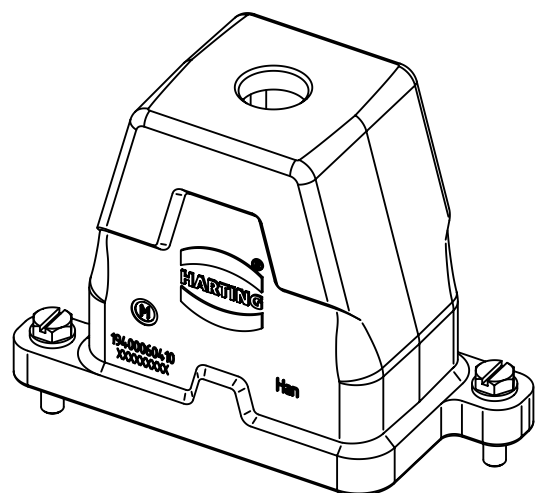

1 2 3 4 5 6

A

B

C

D

	All Dimensions in mm Original Size DIN A4		Scale 1:2	Free size tol.		Ref.
			Created by RULLKOETTER	Inspected by SCHNIEDER	Standardisation TIEMANNA	Date 2014-02-17
All rights reserved Department EL PD - DE		Title Han 6HPR Hood Top Entry M20 Screw lock			State Final Release	
HARTING Electric GmbH & Co. KG D-32339 Espelkamp		Type TB			Number 19 40 006 0410	
					Doc-Key / ECM-Nr. 100208629/UGD/004/A 500000071789	Rev. A
					Page 1/1	