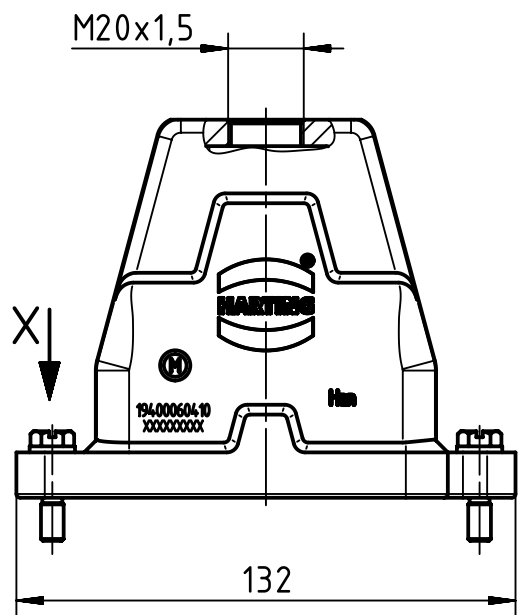

1 2 3 4 5 6

A

B

C

D

	All Dimensions in mm Original Size DIN A4		Scale 1:2	Free size tol.		Ref.
			Created by RULLKOETTER	Inspected by SCHNIEDER	Standardisation TIEMANNA	Date 2014-02-17
All rights reserved Department EL PD - DE		Title Han 6HPR Hood Top Entry M20 Screw lock			State Final Release	
HARTING Electric GmbH & Co. KG D-32339 Espelkamp		Type TB			Number 19 40 006 0410	
					Doc-Key / ECM-Nr. 100208629/UGD/004/A 500000071789	Rev. A
					Page 1/1	