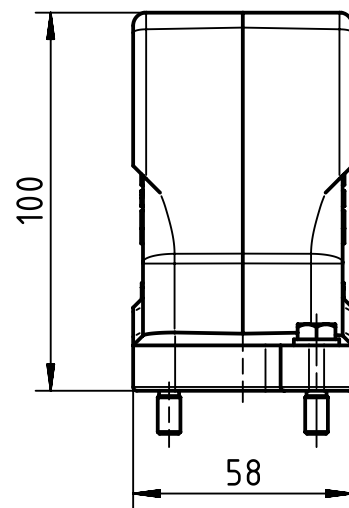

1 2 3 4 5 6

A

B

C

D

	All Dimensions in mm Original Size DIN A4		Scale 1:2	Free size tol.		Ref.
			Created by RULLKOETTER	Inspected by SCHNIEDER	Standardisation TIEMANNA	Date 2014-02-17
All rights reserved Department EL PD - DE		Title Han 6HPR Hood Top Entry M20 Screw lock			State Final Release	
HARTING Electric GmbH & Co. KG D-32339 Espelkamp		Type TB			Number 19 40 006 0410	
					Doc-Key / ECM-Nr. 100208629/UGD/004/A 500000071789	Rev. A
					Page 1/1	