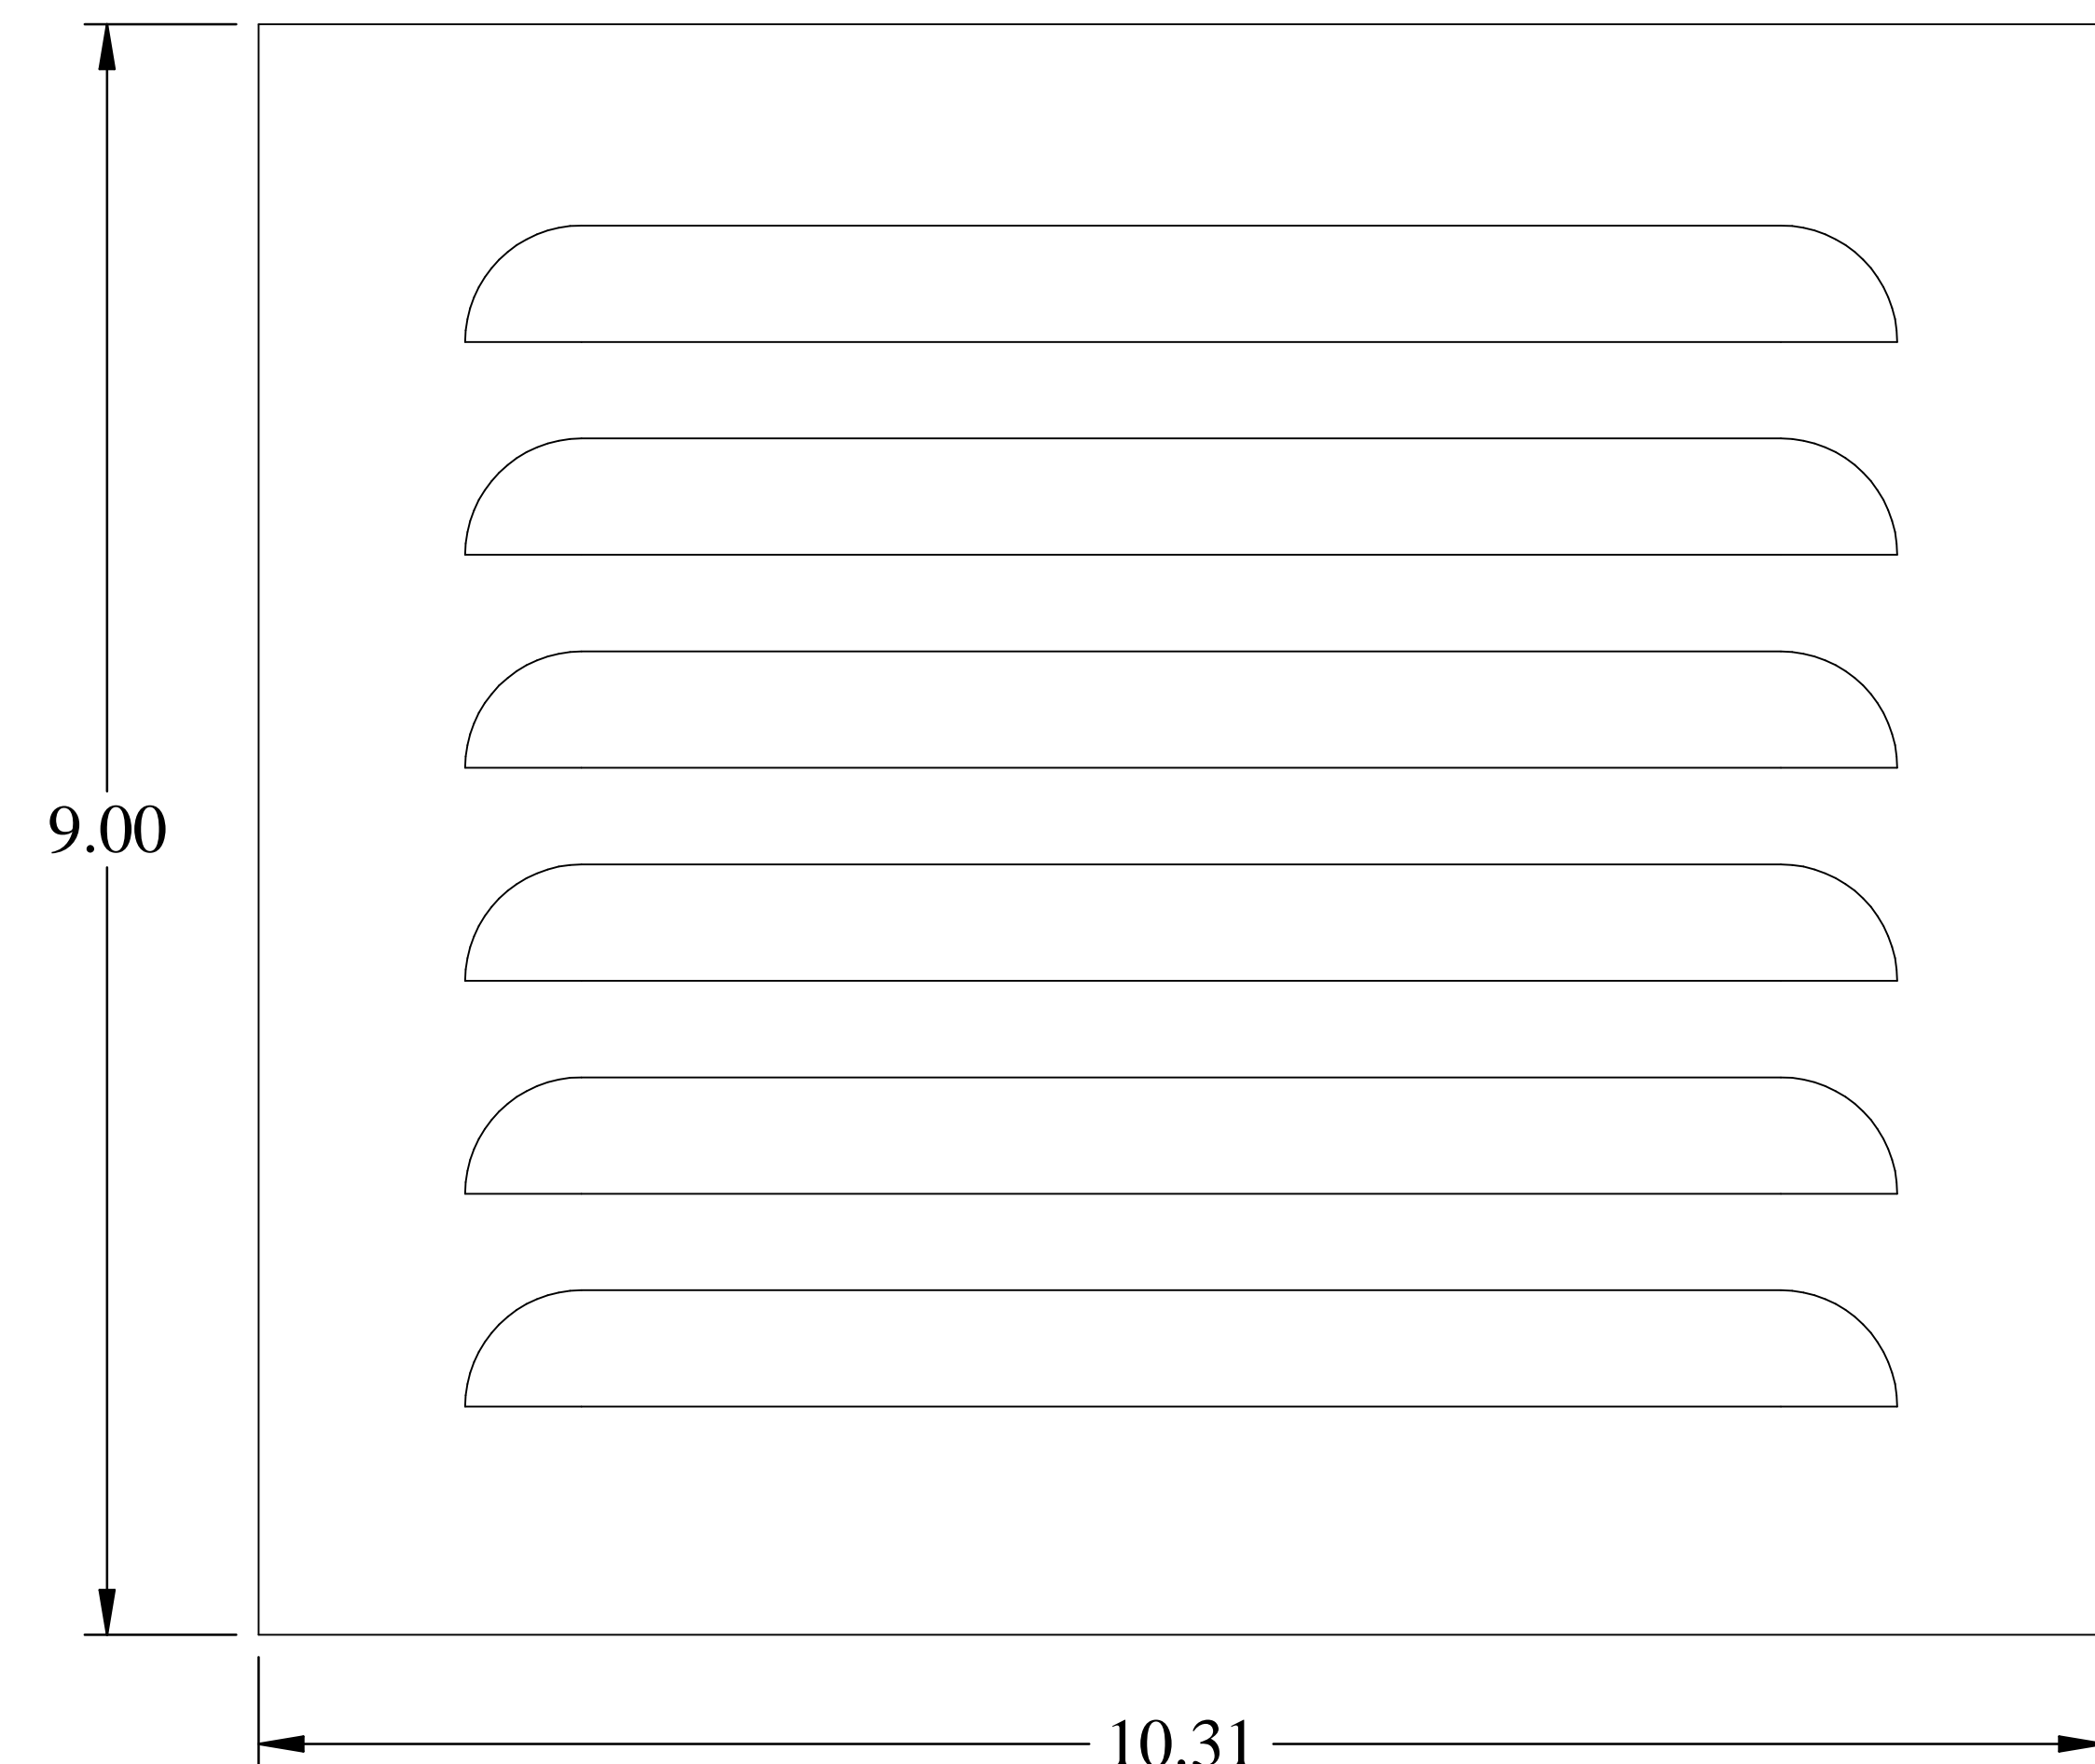

PART No. 1481L3R810GY

for more information visit
www.hammfg.com

Data subject to change without notice

Isometric drawing Not to Scale

ISOMETRIC VIEW

BACK VIEW

SIDE VIEW

FRONT VIEW