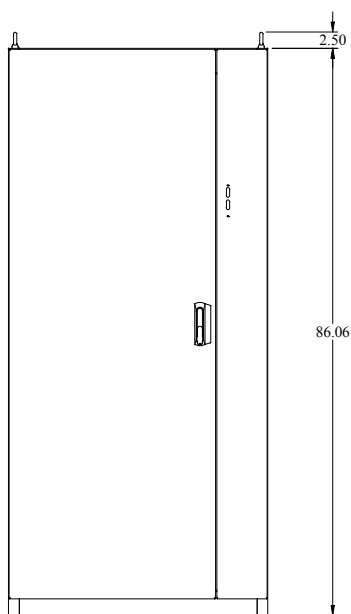

PART No. IFMD20105

For more information visit

www.hammondmfg.com

Data subject to change without notice

Isometric drawing Not to Scale

TOP VIEW

FRONT VIEW

FRONT DOOR REMOVED

LEFT SIDE VIEW

REAR VIEW

BOTTOM VIEW