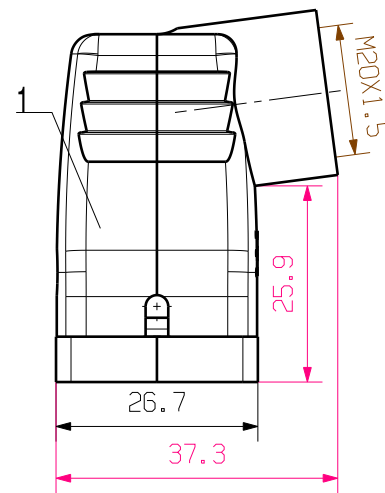

MASSE OHNE TOLERANZ SIND KEINE PRUEFMASSE
 DIMS. WITHOUT TOLERANCE ARE NOT CONTROL DIMS.

1	PLUG HOOD HOUSING	ALUMINIUM WITH POWDER COATING
ROHSTOFF-NR. R.PART NO.	TYP PART NAME	WERKSTOFF MATERIAL

CAT.NO.: 1788810000

MAX. NRN./NOS. ?		MODIFICATION		Weidmüller		DRAWING NO.	ISSUE NO.	
	SCALE: 1/1	DATE	NAME	HDC 04A TWLU 1M20G STECKERGEHAEUSE PLUG HOOD HOUSING				
	SUPERSEDES:	DRAWN	22.11.2005					LIU_F
	SUPERSEDED BY:	CHECKED	30.11.2005					ZHANG_T
		APPROVED			PRODUCT FILE:			