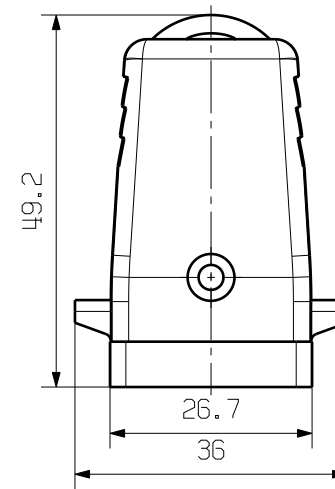

MASSE OHNE TOLERANZ SIND KEINE PRUEFMASSE
 DIMS. WITHOUT TOLERANCE ARE NOT CONTROL DIMS.

1	PLUG HOOD HOUSING	ALUMINIUM WITH POWDER COATING
ROHSTOFF-NR. R.PART NO.	TYP PART NAME	WERKSTOFF MATERIAL

CAT.NO.: 1788810000

MAX. NRN./NOS. ?		MODIFICATION		Weidmüller		DRAWING NO.	ISSUE NO.	
	SCALE: 1/1	DATE	NAME	HDC 04A TWLU 1M20G STECKERGEHAEUSE PLUG HOOD HOUSING				
	SUPERSEDES:	DRAWN	22.11.2005					LIU_F
	SUPERSEDED BY:	CHECKED	30.11.2005					ZHANG_T
		APPROVED			PRODUCT FILE:			