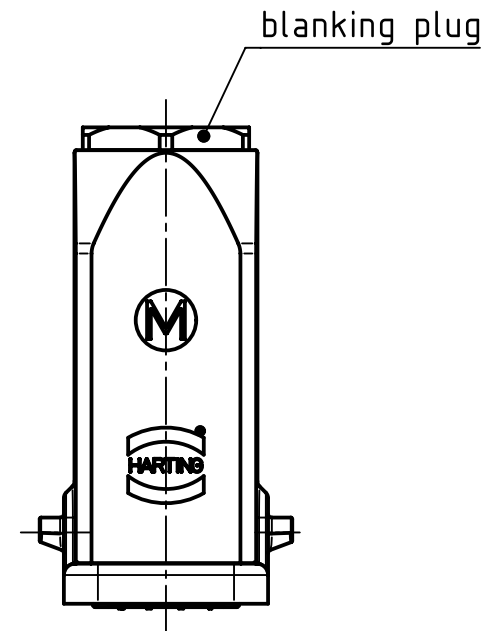

ambient temperature: -40 to 70° celsius

	All rights reserved Department EL PD - DE	All Dimensions in mm Original Size DIN A4		Scale 1:1	Free size tol.	Ref. Sub.
		Created by WULF	Inspected by STICKFORTH	Standardisation SCHMIDTM	Date 2015-06-01	State Final Release
HARTING Electric GmbH & Co. KG D-32339 Espelkamp		Title Han Brid-Fem-C terminatio bus			Doc-Key / ECM-Nr. 100132503/UGD/005/C 500000089645	
		Type TB	Number 09 12 006 2792		Rev. C	Page 1/1