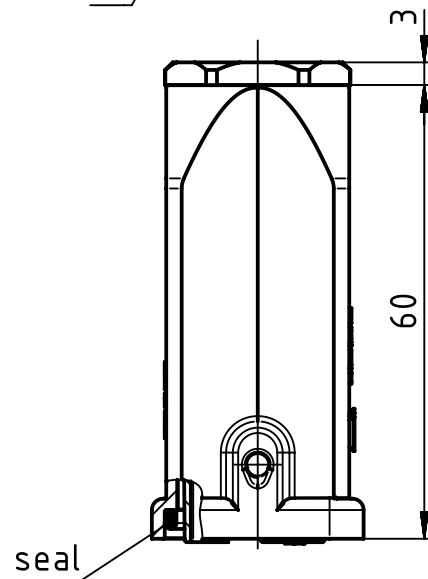

ambient temperature: -40 to 70° celsius

	All rights reserved Department EL PD - DE	All Dimensions in mm Original Size DIN A4		Scale 1:1	Free size tol.	Ref. Sub.
		Created by WULF	Inspected by STICKFORTH	Standardisation SCHMIDTM	Date 2015-06-01	State Final Release
HARTING Electric GmbH & Co. KG D-32339 Espelkamp		Title Han Brid-Fem-C terminatio bus			Doc-Key / ECM-Nr. 100132503/UGD/005/C 500000089645	
		Type TB	Number 09 12 006 2792		Rev. C	Page 1/1