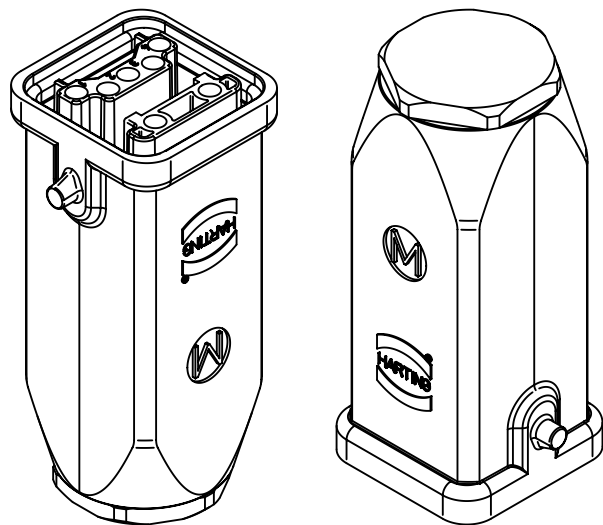

ambient temperature: -40 to 70° celsius

	All rights reserved Department EL PD - DE	All Dimensions in mm Original Size DIN A4		Scale 1:1	Free size tol.	Ref. Sub.
		Created by WULF	Inspected by STICKFORTH	Standardisation SCHMIDTM	Date 2015-06-01	State Final Release
HARTING Electric GmbH & Co. KG D-32339 Espelkamp		Title Han Brid-Fem-C terminatio bus			Doc-Key / ECM-Nr. 100132503/UGD/005/C 500000089645	
		Type TB	Number 09 12 006 2792		Rev. C	Page 1/1