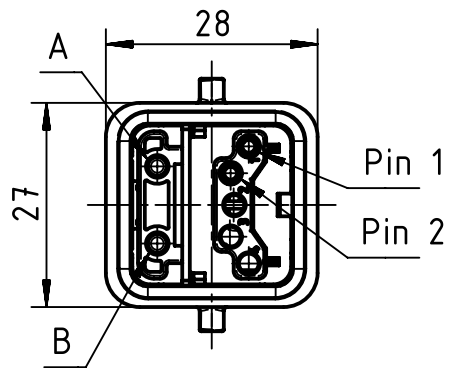

ambient temperature: -40 to 70° celsius

	All rights reserved Department EL PD - DE	All Dimensions in mm Original Size DIN A4		Scale 1:1	Free size tol.	Ref. Sub.
		Created by WULF	Inspected by STICKFORTH	Standardisation SCHMIDTM	Date 2015-06-01	State Final Release
HARTING Electric GmbH & Co. KG D-32339 Espelkamp		Title Han Brid-Fem-C terminatio bus			Doc-Key / ECM-Nr. 100132503/UGD/005/C 500000089645	
		Type TB	Number 09 12 006 2792		Rev. C	Page 1/1