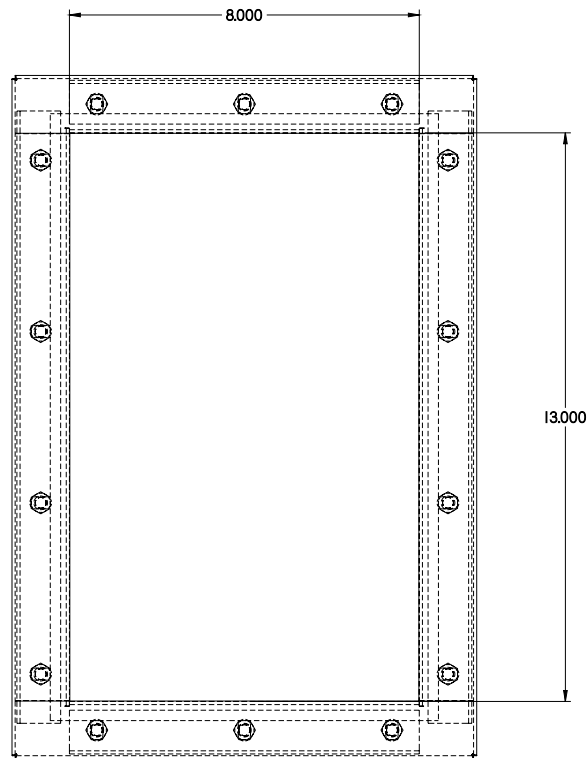

PART No. 1481WN41308

for more information visit
www.hammmfg.com

Data subject to change without notice

ISOMETRIC VIEW

TOP VIEW

REAR VIEW

FRONT VIEW

SIDE VIEW