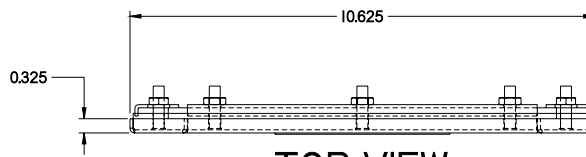

PART No. 1481WN41308

for more information visit
www.hammmfg.com

Data subject to change without notice

ISOMETRIC VIEW

TOP VIEW

REAR VIEW

FRONT VIEW

SIDE VIEW