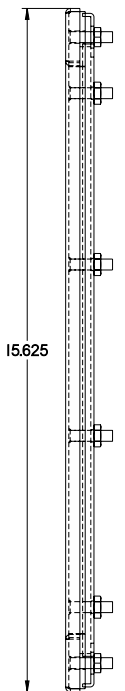

PART No. 1481WN41308

for more information visit
www.hammmfg.com

Data subject to change without notice

ISOMETRIC VIEW

TOP VIEW

REAR VIEW

FRONT VIEW

SIDE VIEW