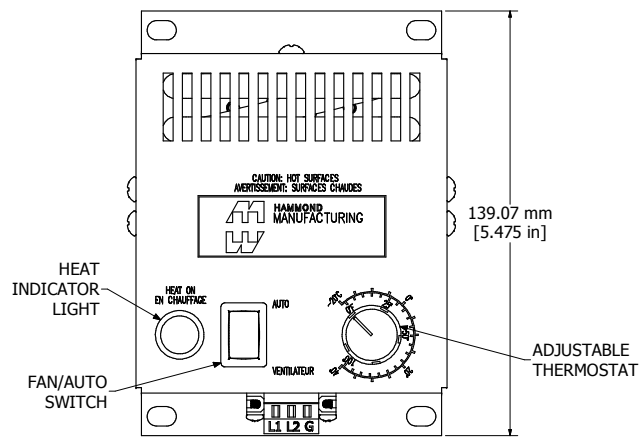

8 7 6 5 4 3 2 1

ASSEMBLY - VIEW FROM FRONT

ASSEMBLY - VIEW FROM SIDE

ISOMETRIC VIEW

ASSEMBLY - VIEW FROM BOTTOM

ASSEMBLY - VIEW FROM BACK

<b>FLHTF125A230</b>
Housing - Aluminum Alloy
Rating - 220/240 VAC, 50/60 Hz, 105/125 W
Approvals - UL Recognized Standard UL 508A - CSA Standard C22.2 No. 88

8 7 6 5 4 3 2 1