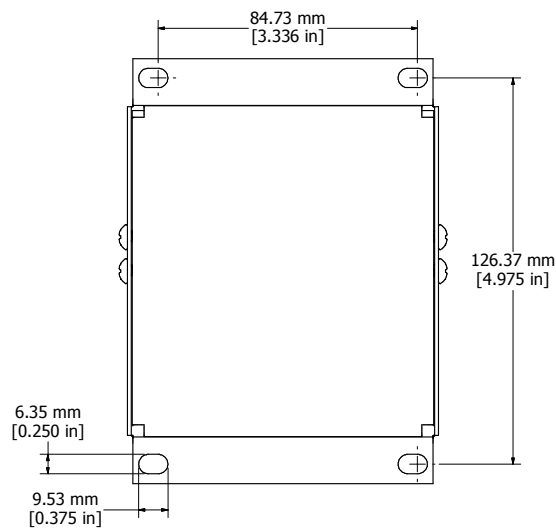

8 7 6 5 4 3 2 1

ASSEMBLY - VIEW FROM FRONT

ASSEMBLY - VIEW FROM SIDE

ISOMETRIC VIEW

ASSEMBLY - VIEW FROM BOTTOM

ASSEMBLY - VIEW FROM BACK

<b>FLHTF125A230</b>
Housing - Aluminum Alloy
Rating - 220/240 VAC, 50/60 Hz, 105/125 W
Approvals - UL Recognized Standard UL 508A - CSA Standard C22.2 No. 88

8 7 6 5 4 3 2 1