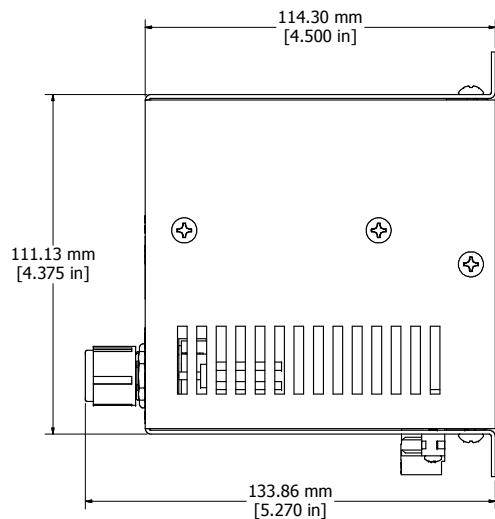

8 7 6 5 4 3 2 1

ASSEMBLY - VIEW FROM FRONT

ASSEMBLY - VIEW FROM SIDE

ISOMETRIC VIEW

ASSEMBLY - VIEW FROM BOTTOM

ASSEMBLY - VIEW FROM BACK

<b>FLHTF125A230</b>
Housing - Aluminum Alloy
Rating - 220/240 VAC, 50/60 Hz, 105/125 W
Approvals - UL Recognized Standard UL 508A - CSA Standard C22.2 No. 88

8 7 6 5 4 3 2 1