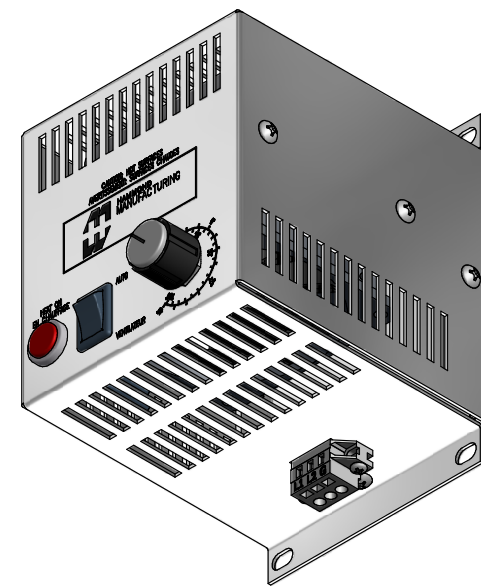

8 7 6 5 4 3 2 1

ASSEMBLY - VIEW FROM FRONT

ASSEMBLY - VIEW FROM SIDE

ISOMETRIC VIEW

ASSEMBLY - VIEW FROM BOTTOM

ASSEMBLY - VIEW FROM BACK

<b>FLHTF125A230</b>
Housing - Aluminum Alloy
Rating - 220/240 VAC, 50/60 Hz, 105/125 W
Approvals - UL Recognized Standard UL 508A - CSA Standard C22.2 No. 88