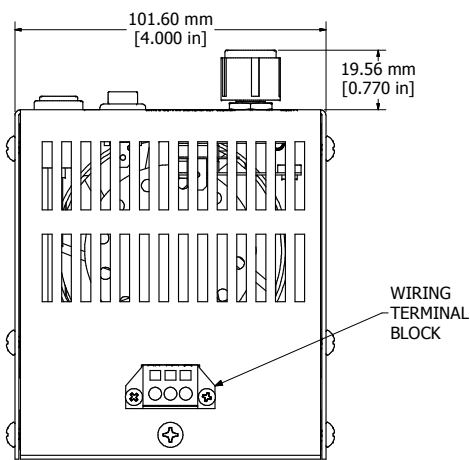

8 7 6 5 4 3 2 1

ASSEMBLY - VIEW FROM FRONT

ASSEMBLY - VIEW FROM SIDE

ISOMETRIC VIEW

ASSEMBLY - VIEW FROM BOTTOM

ASSEMBLY - VIEW FROM BACK

<b>FLHTF125A230</b>
Housing - Aluminum Alloy
Rating - 220/240 VAC, 50/60 Hz, 105/125 W
Approvals - UL Recognized Standard UL 508A - CSA Standard C22.2 No. 88