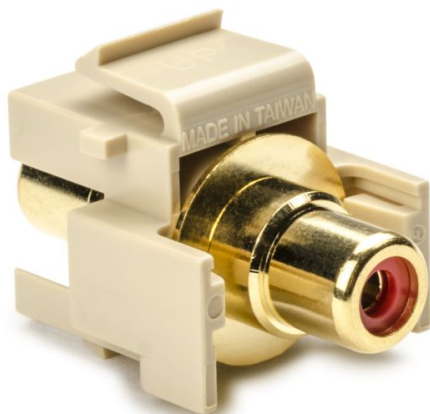

Specification Sheet

Part Number: RCAINSERTR-I

Article Number	854-44260
Type	RCAINSERT
Color	Ivory (IV)
Features & Benefits	<ul style="list-style-type: none">• The connector module is a keystone footprint that inserts into HellermannTyton's standard flush wall plates.
Quantity Per	bag
Product Description	HellermannTyton provides modules for various types of connectors. Available in three colors, these modules are adaptable to HellermannTyton faceplates, surface mount boxes and modular panels.
Short Description	RCA Coupler Module With Red Stripe, Ivory, 1/pkg
Global Part Name	RCAINSERT

Technical Description

RCA Coupler Module With Red Stripe, Ivory

Package Quantity(Imperial)

1

Package Quantity (Metric)

1

Customs Number

9030400000