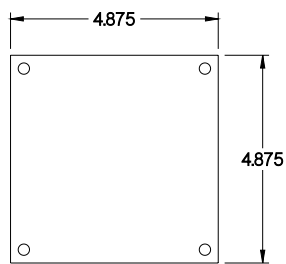

PART No. 1414N4SSE

for more information visit
www.hammfg.com

Data subject to change without notice

TOP VIEW

ISOMETRIC VIEW

BACK VIEW

LEFT SIDE VIEW

FRONT VIEW

RIGHT SIDE VIEW

INNER PANEL

BOTTOM VIEW