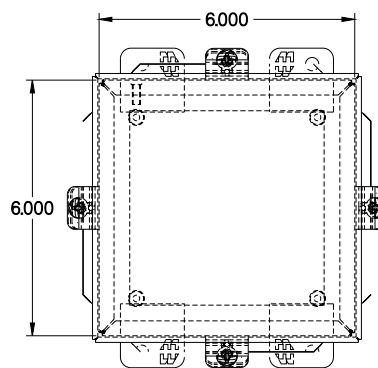

PART No. 1414N4SSE

for more information visit
www.hammfg.com

Data subject to change without notice

TOP VIEW

ISOMETRIC VIEW

BACK VIEW

LEFT SIDE VIEW

FRONT VIEW

RIGHT SIDE VIEW

INNER PANEL

BOTTOM VIEW