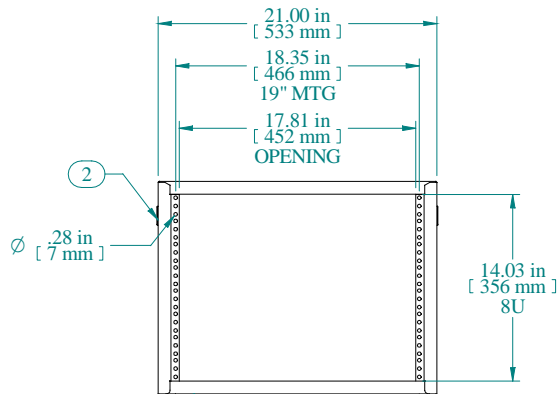

SECTION A-A

TOP VIEW

FRONT VIEW

R.S. VIEW

L.S. VIEW

BOTTOM VIEW

Item Number	Title	Quantity
1	RCBS - BOTTOM	1
2	RCBS - TOP & SIDES	1
3	BLACK PLASTIC HANDLE	2
4	PLUG BUMPER	4

**PART NUMBERS**