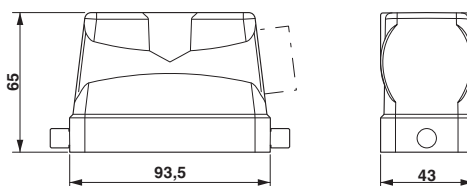

HEAVYCON B16 sleeve housing, for single locking latch, height: 65 mm, with 1 x Pg21 gland, lateral cable outlet

Key Commercial Data

Packing unit	10 STK
GTIN	
GTIN	4046356695923

Technical data

Dimensions

Height	65 mm
Width	43 mm
Length	94 mm

Ambient conditions

Degree of protection of housing (IP)	IP65 (When plugged in)
Ambient temperature (operation)	-40 °C ... 125 °C

General

Note	For contact inserts HC-B16, BB32, BBB40, D40, DD72, HS6, M, K
Size	B16
Housing type	Sleeve housing
Locking type	for single locking latch
No. of cable outlets	1
Cable outlet	lateral
Screw connection	none
Type of the screw connection	1x Pg21
Housing material	Aluminum die-cast
Housing surface material	Powder-coated, gray

Drawings

Dimensional drawing

Dimensional drawing

Approvals

Approvals

Approvals

EAC

Ex Approvals