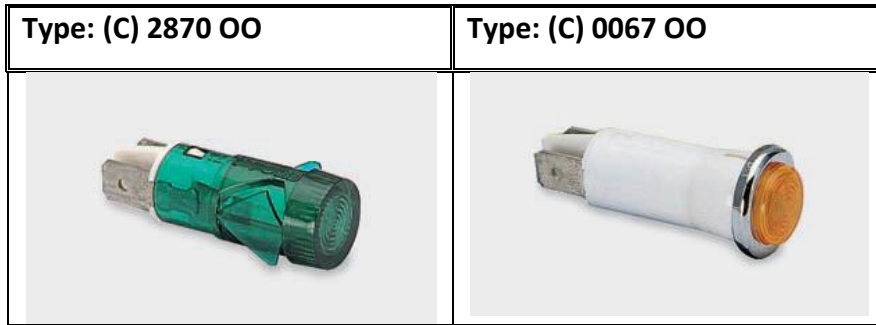

Indicator Lights Neon, LED and Filament Lamp

Part Number Ordering

Arcoelectric Part Number	Type	Light Source	Colour	Voltage
C287000NAD	(C) 2870 OO	Neon	Red	230 V
C287000NAE	(C) 2870 OO	Neon	Green	230 V
C287000NAI	(C) 2870 OO	Neon	Amber	230 V
C287000NAO	(C) 2870 OO	Neon	Green	110 V
C287000NAP	(C) 2870 OO	Neon	Red	110 V
L006700NAA	(C) 0067 OO	Neon	Red	230 V
L006700NAF	(C) 0067 OO	Neon	Amber	230 V
L006700NAM	(C) 0067 OO	Neon	Green	230 V