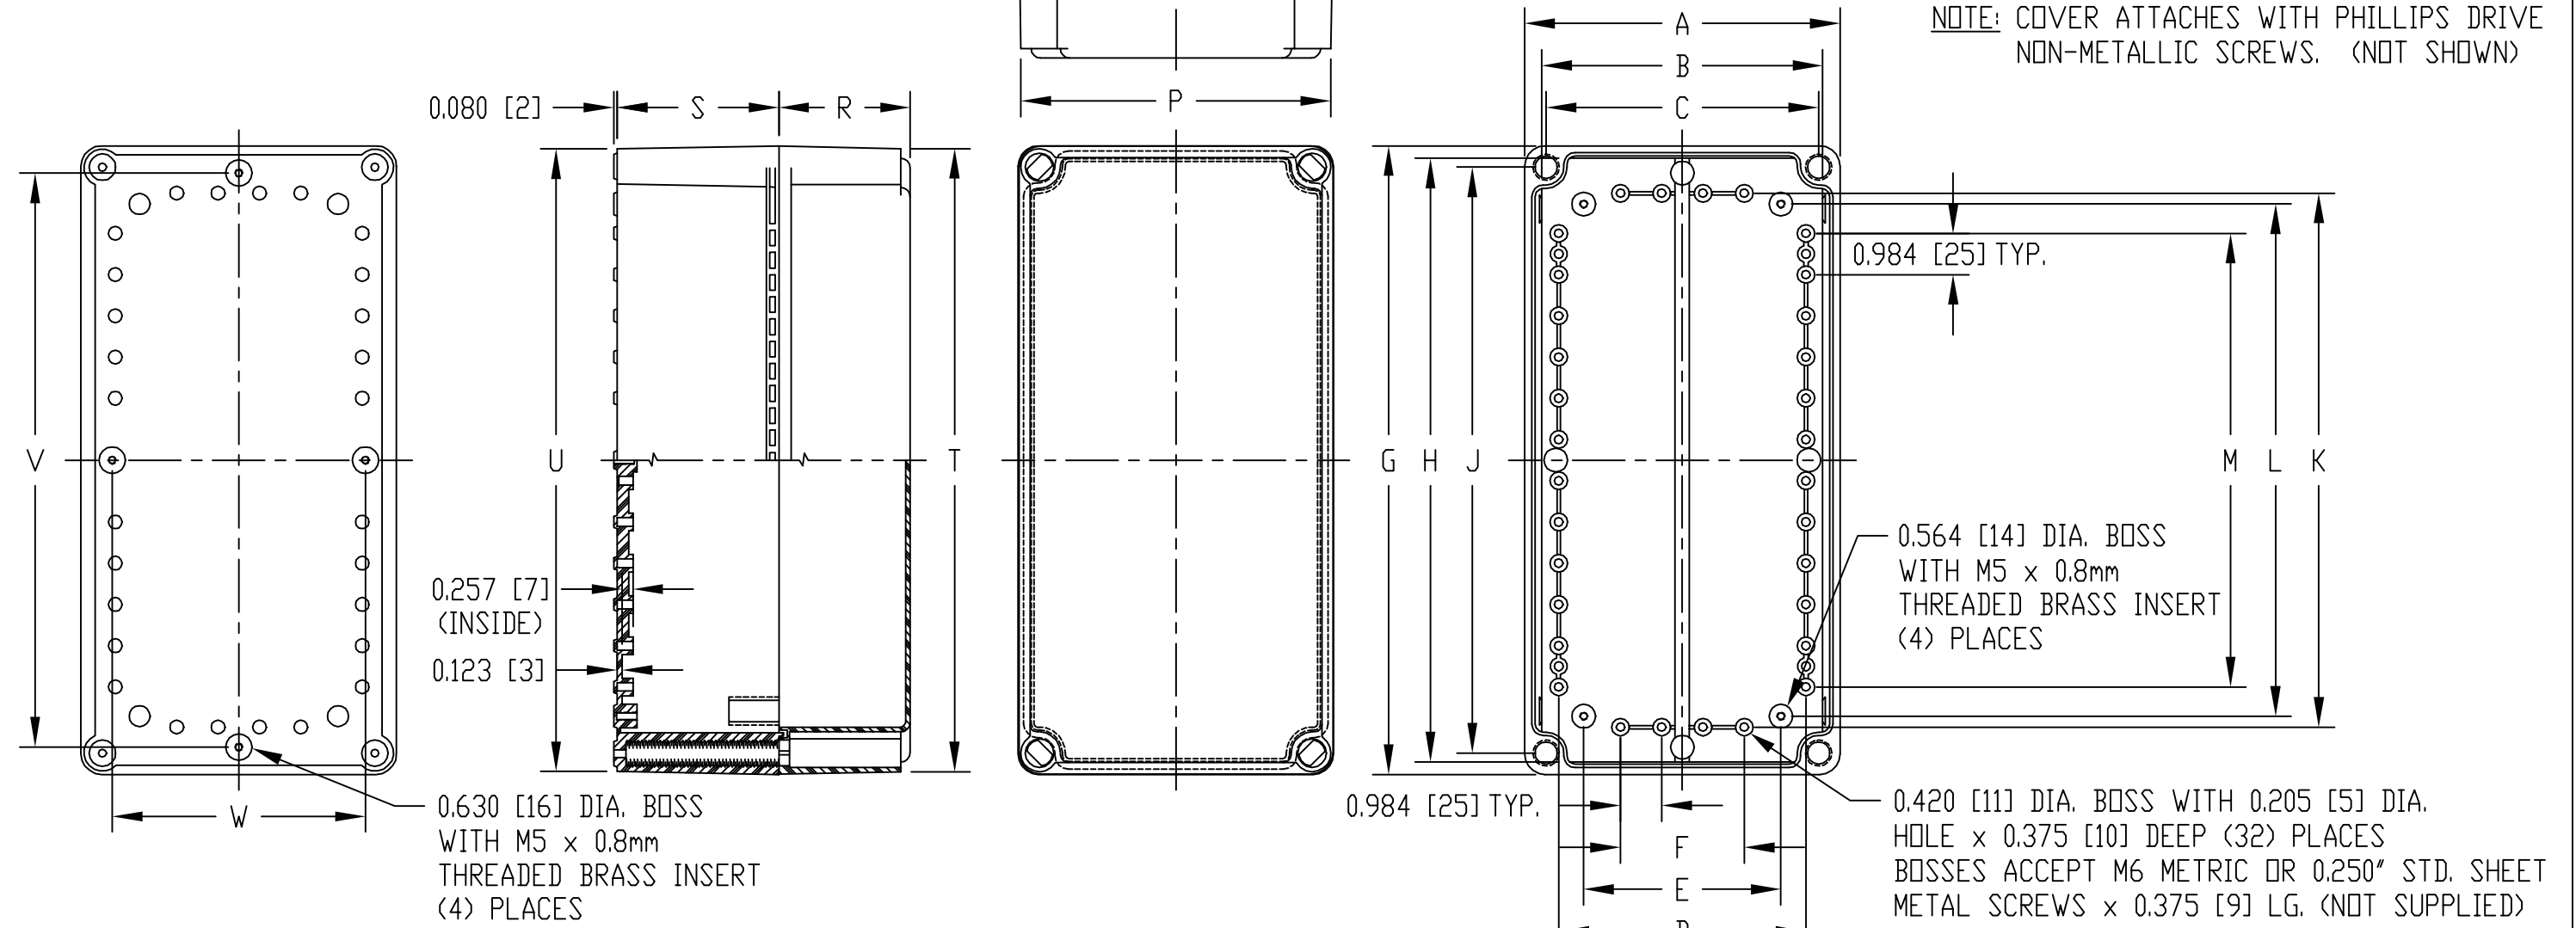

PART NAME	NON-METALLIC ENCLOSURE (STYLE D)	PART No.	NBD-10445 & NBD-10465 & NBD-15445
------------------	----------------------------------	-----------------	-----------------------------------

<p>MATERIAL:</p> <p><u>INDOOR VERSION</u> SOLID BODY & COVER _____ ABS/PC BLENDED PLASTIC UL94-5VB FLAMMABILITY RATING</p> <p>CLEAR COVER _____ POLYCARBONATE PLASTIC UL94V-0 FLAMMABILITY RATING UV STABILIZED</p> <p><u>OUTDOOR VERSION</u> SOLID BODY & COVER _____ PBT/PC BLENDED PLASTIC UL94-5VA FLAMMABILITY RATING UV STABILIZED</p>	<p>FINISH: BODY _____ LIGHT GRAY COVER _____ LIGHT GRAY OR CLEAR</p> <p>COVER INCLUDES GRAY POLY-URETHANE GASKET.</p> <p>AIR AND MOISTURE VENTS, STAINLESS STEEL LOCKING HASP, PANEL MOUNTING RAILS, GALVANIZED STEEL INNER PANEL AND STAINLESS STEEL WALL MOUNTING BRACKETS ARE NOT INCLUDED, BUT CAN BE PURCHASED SEPARATELY.</p>	<p>INDUSTRY STANDARDS:</p> <p><u>INDOOR VERSION</u> UL508 TYPE 1, 2, 4, 4X INDOOR, 12 & 13 NEMA TYPE 1, 2, 4, 4X, 12 & 13 IEC529-IP65</p> <p><u>OUTDOOR VERSION</u> UL508 TYPE 1, 2, 4, 4X, 12 & 13 NEMA TYPE 1, 2, 4, 4X, 12 & 13 IEC529-IP65</p>
--	--	---

NOTE: ALL DIMENSIONS HAVE ±0.039 [±1] TOLERANCE UNLESS OTHERWISE SPECIFIED

INDOOR VERSION		OUTDOOR VERSION	DIMENSIONS																			
PART NO.		PART NO.																				
SOLID COVER	CLEAR COVER	SOLID COVER	A	B	C	D	E	F	G	H	J	K	L	M	N	P	R	S	T	U	V	W
NBD-10445	NBD-10465	NBD-15445	7.530 [191]	6.700 [170]	6.500 [165]	5.900 [150]	4.705 [120]	2.952 [75]	15.000 [381]	14.405 [366]	13.980 [355]	12.790 [325]	12.222 [310]	10.824 [275]	7.385 [188]	7.400 [188]	3.137 [80]	3.860 [98]	14.870 [378]	14.865 [378]	13.700 [348]	6.039 [153]

DIMENSIONS = INCHES [MILLIMETERS]